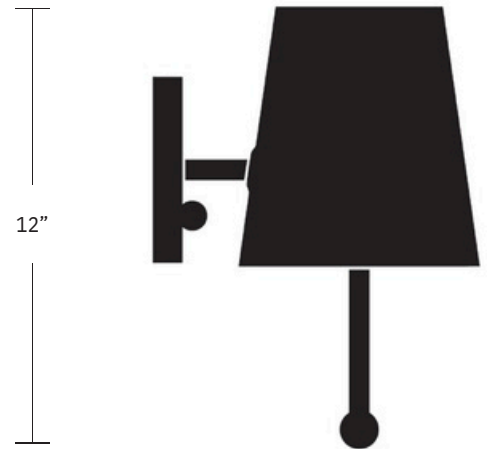

GARÐE

HOUSE SCONCE

hardwired or plug-in

Description

The HOUSE SCONCE is our take on the classic shaded sconce typology made modern thanks to an unexpectedly playful spirit. The adjustable fixture can be

pivoted as a whole, to create a graphic beam of light against the wall. Features an integrated dimmer knob.

Fixture Finish

Hewn Brass

Shade Finish

Natural Linen
Natural Burlap

Cord Finish

Beige Cord

Dimensions

Overall Height - 12"
Overall Depth - 9"
Backplate Diameter - 5"
Shade Height - 7"
Shade Top Diameter - 4.5"
Shade Bottom Diameter - 6.5"
Cord Length - 10'

Weight

5 lbs

Lamp

60 Watt Incandescent Max
(1) E12/ E14 Bulb Included
2" Diameter
4.5 W Dimmable LED Bulb
350 Lumens Per Bulb
2700K Color Temperature
Bulb Life 15,000 Hours
110/120V, E12
220/240V, E14
UL/CE Listed

Damp Rated

6.5"

front

9"

side