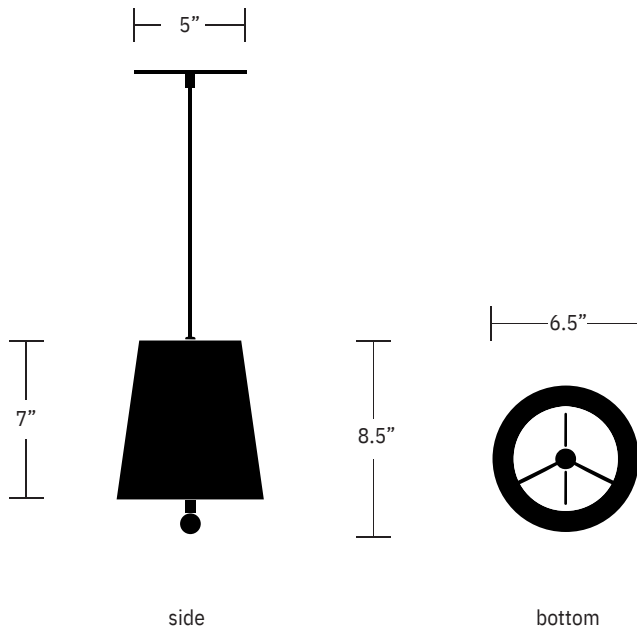

GARÐE

HOUSE CORD PENDANT SMALL

hardwired

Description

The HOUSE CORD PENDANT SMALL is a diminutive take on a classic shaded pendant form. Scaled to make a subtle yet impactful statement, the pendant combines a modern drop-cord function, a delicate drop-ball, and a double sided woven fabric shade.

Fixture Finish

Hewn Brass

Shade Finish

Natural Linen
Natural Burlap

Cord Finish

Beige Cord
Dimensions

Cord Length - 10'
Canopy Diameter - 5"
Shade Height - 7"
Shade Top Diameter - 4.5"
Shade Bottom Diameter - 6.5"

Weight

5 lbs

Lamp

60 Watt Incandescent Max
(1) Tala E12/E14 Bulb Included
2" Diameter With Porcelain Finish

3.8W Dimmable LED Bulb
40 Watt Equivalent
220 Lumens Per Bulb
2000 - 2800K Color Temperature
Bulb Life 15,000
Hours 110/120V, E12
220/240V, E14
UL/CE Listed
Damp Rated