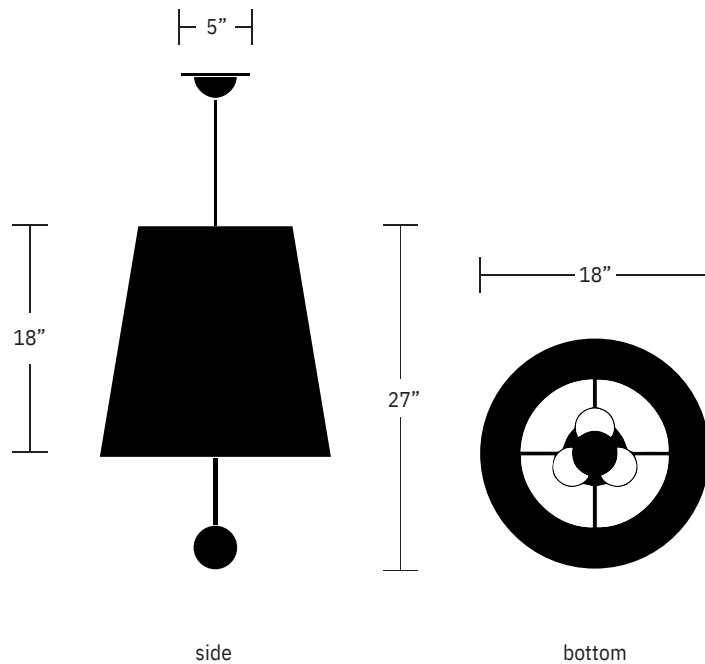

GARÐE

HOUSE CORD PENDANT LARGE

hardwired

Description

The HOUSE CORD PENDANT LARGE makes a bold statement via an iconic domestic form. Creating a graphic beam of light both above and below, the shade's interior and exterior is swathed in natural linen. An oversized metal ball drops beneath the fabric shade, grounding the form and reflecting light from the three bulbs above.

Fixture Finish

Hewn Brass

Shade Finish

Natural Linen
Natural Burlap

Cord Finish

Beige Cord

Dimensions

Cord Length - 10'
Canopy Diameter - 5"
Shade Height - 18"
Shade Top Diameter - 12"
Shade Bottom Diameter - 18"

Weight

15 lbs

Lamp

60 Watt Incandescent Max
(3) Tala Porcelain II E26 Bulbs Included
3" Diameter With Porcelain Finish
6W Dimmable LED Bulb
50 Watt Equivalent
540 Lumens Per Bulb
2700K Color Temperature
Bulb Life 15,000 Hours
110/120V, E26
220/240V, E27
UL/CE Listed
Damp Rated