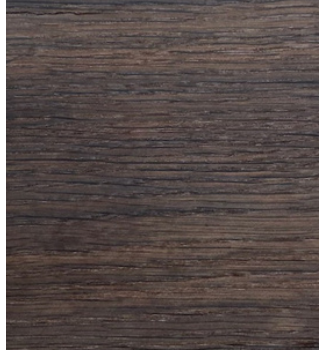

KANA OBJECTS FINISH OPTIONS

NATURAL OAK

SMOKED OAK

SWAMP OAK

SWAMP OAK

SWAMP OAK LIGHT