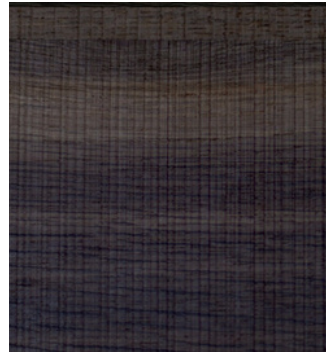

KANA OBJECTS FINISH OPTIONS

NATURAL OAK

SMOKED OAK

SWAMP OAK

SWAMP OAK LIGHT

SMOKED OAK BANDSOW