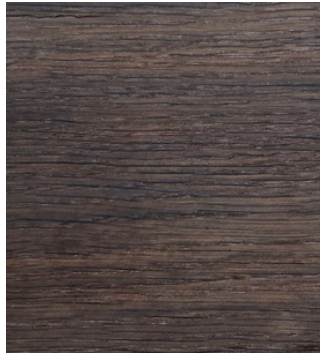

KANA OBJECTS FINISH OPTIONS

NATURAL OAK

SMOKED OAK

SWAMP OAK

SWAMP OAK LIGHT

SMOKED OAK BANDSOW