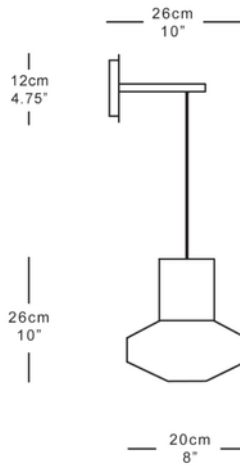

Shown in bronze with clear shade.

Dimensions

Height 26cm 10"

Diameter 20cm 8"

Weight 1.5kg 3lbs

Finishes

Satin brass, antique brass, bronze, polished brass.

Ink blue or clear shade

Materials

Solid brass, hand cut lead crystal.

Dimming

Yes

Lamping

E12 LED Max 12W candle 120V.

Handmade in England

GARÐE

WALL FITTING