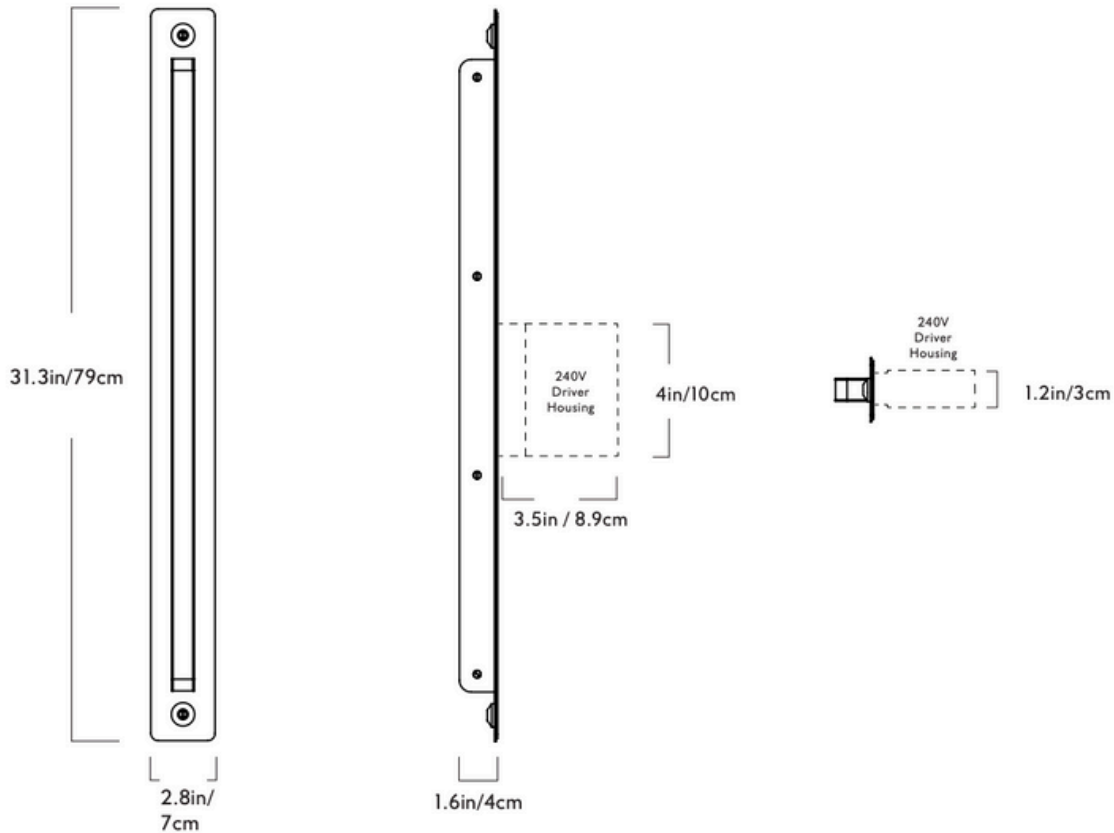

GARDE

Halo

Sconce - 32 inches

Series
Halo

Product
Sconce - 32 inches

Dimensions
H 2.8in/7cm x W 31.3in/79cm x
D 1.6in/4cm

Weight
5lb/2.3kg

Materials
Steel, acrylic

Finishes
Blackened steel, oil-rubbed bronze,
polished nickel, brushed brass

Backplate
2.8-inch x 31.3-inch rectangular
backplate in matching metal finish

Certifications
UL, cUL (120V)
CE, CB (240V)

120V Illumination
Integrated LED
Wattage: 10 Watts
Lumens: 420 Lumens est.
Color Temperature: 2700 K, 90+ CRI
LED Lifetime: 50,000 hours est.
Dimming: TRIAC, ELV or 0-10V

240V Illumination
Integrated LED
Wattage: 12 Watts
Lumens: 420 Lumens est.
Color Temperature: 2700 K, 90+ CRI
LED Lifetime: 50,000 hours est.
Dimming: ELV or 0-10V

Driver location
H 1in x W 1.6in x L 3.25in
Driver located in junction box

Fixture Mounting
Designed to be mounted on standard
2x4in. Electrical Box.
Two #8-32 screws included.
Additional mounting hardware and
LED driver enclosure provided for
240V versions.