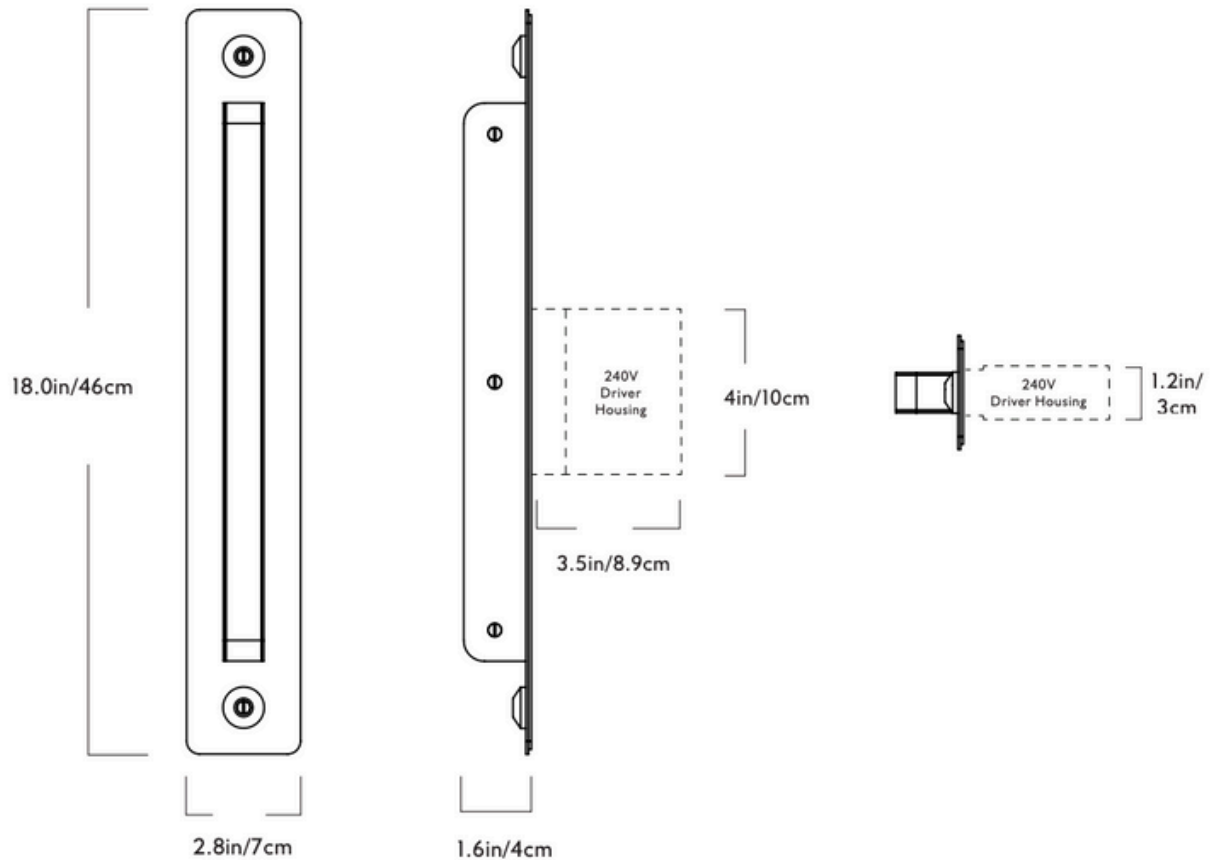

GARDE

Halo

Series
Halo

Product
Sconce - 18 inches

Dimensions
H 2.8in/7cm x W 18.0in/46cm x
D 1.6in/4cm

Weight
3lb/1.4kg

Sconce - 18 inches

Materials
Steel, acrylic

Finishes
Blackened steel, oil-rubbed bronze,
polished nickel, brushed brass

Backplate
2.8-inch x 18.0-inch rectangular
backplate in matching metal finish

Driver location
H 1in x W 1.6in x L 3.25in
Driver located in junction box

240V Illumination

Integrated LED
Wattage: 7.5 Watts
Lumens: 300 Lumens est.
Color Temperature: 2700 K, 90+ CRI
LED Lifetime: 50,000 hours est.
Dimming: 0-10V
(DALI dimming available upon request)

Fixture Mounting

Designed to be mounted on standard
2x4in. Electrical Box.
Two #8-32 screws included.
Additional mounting hardware and
LED driver enclosure provided for
240V versions.