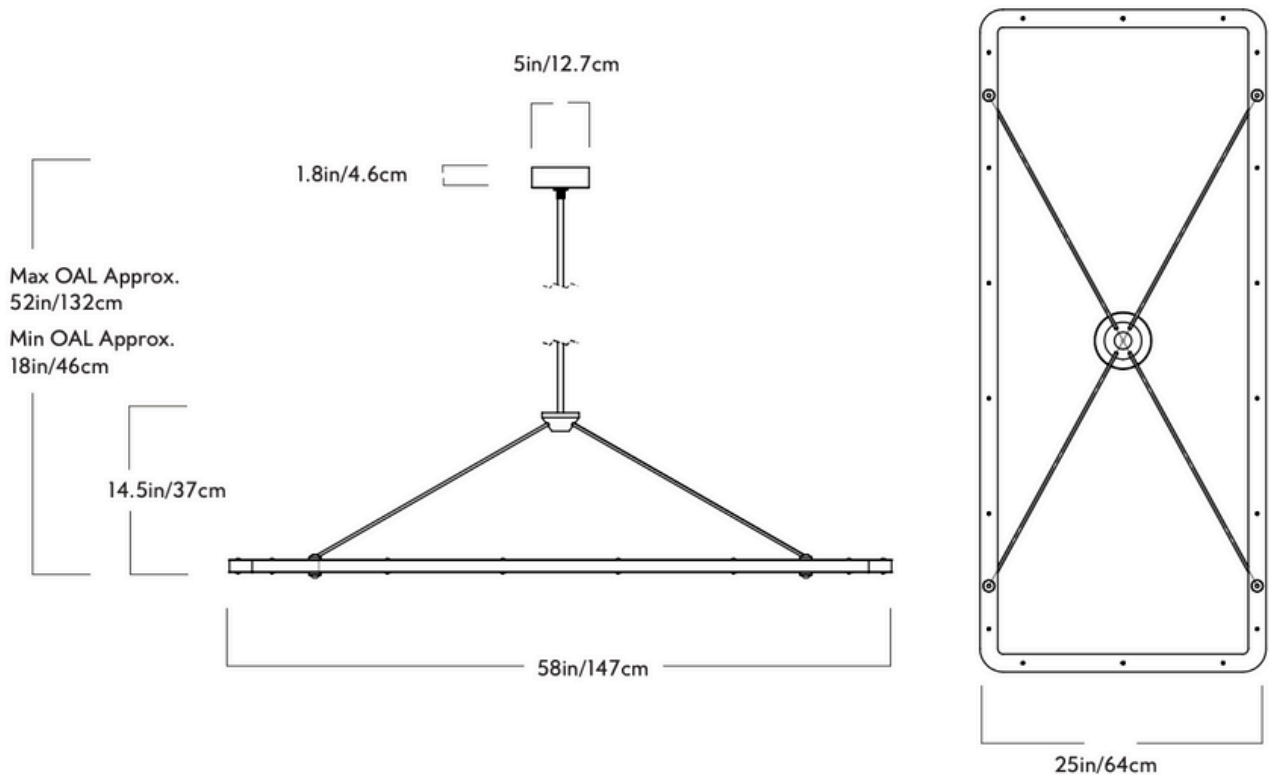

## Halo

Series  
Halo

Product  
Rectangle Pendant

Dimensions  
L 58in/147cm x W 25in/64cm x  
H 14.5in/37cm

Weight  
22lb/10kg

Materials  
Steel, acrylic

## Rectangle Pendant

Finishes  
Blackened steel, oil-rubbed bronze,  
polished nickel, brushed brass

Suspension  
1/2-inch steel stem in matching metal  
finish. 35-inch length included with  
lamp. 72-inch length available  
for additional cost. Stem length can  
be adjusted on site.

Canopy  
5-inch round in matching metal finish

Ceiling Slope  
0° mounting slope.  
Up to 90° variable hang-straight  
available upon request.

Certifications  
UL, cUL (120V)  
CE, CB (240V)