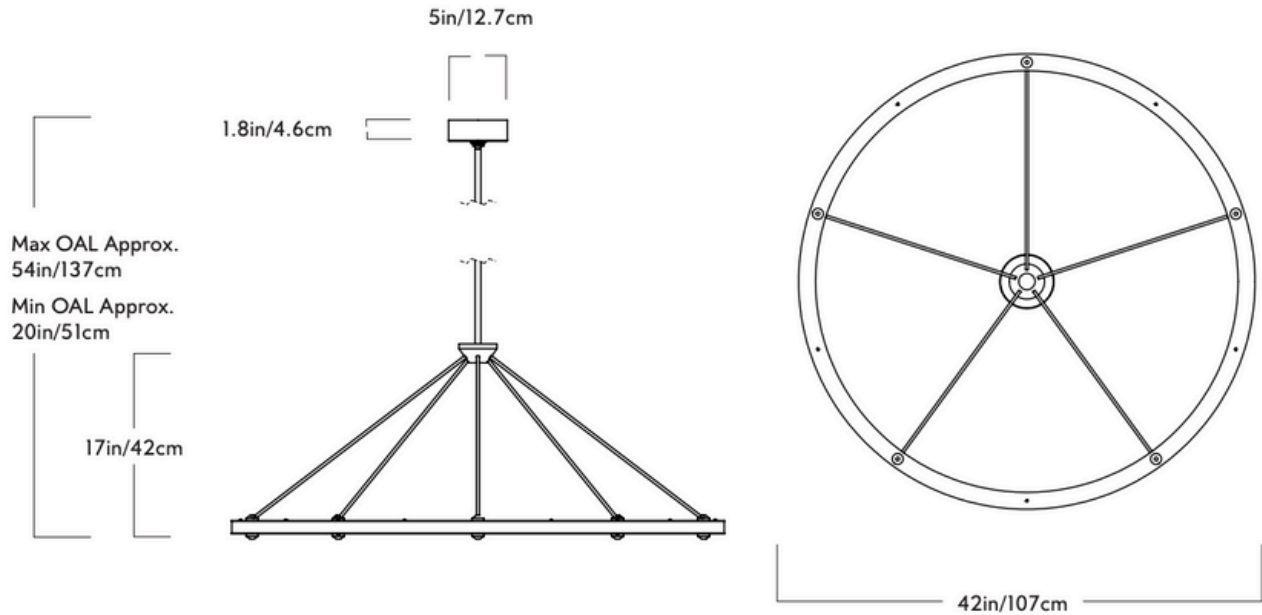

GARDE

Halo

Series

Halo

Product

Circle Pendant

Dimensions

Dia 42in/107cm x H 17in/42cm

Weight

20lb/9kg

Materials

Steel, acrylic

Circle Pendant

Finishes

Blackened steel, oil-rubbed bronze, polished nickel, brushed brass

Suspension

1/2-inch steel stem in matching metal finish. 35-inch length included with lamp. 72-inch length available for additional cost. Stem length can be adjusted on site.

Canopy

5-inch round in matching metal finish

Ceiling Slope

0° mounting slope.
Up to 90° variable hang-straight available upon request.

Certifications

UL, cUL (120V)
CE, CB (240V)

120/277V Illumination

Integrated LED

Wattage: 27 Watts

Lumens: 1300 Lumens est.