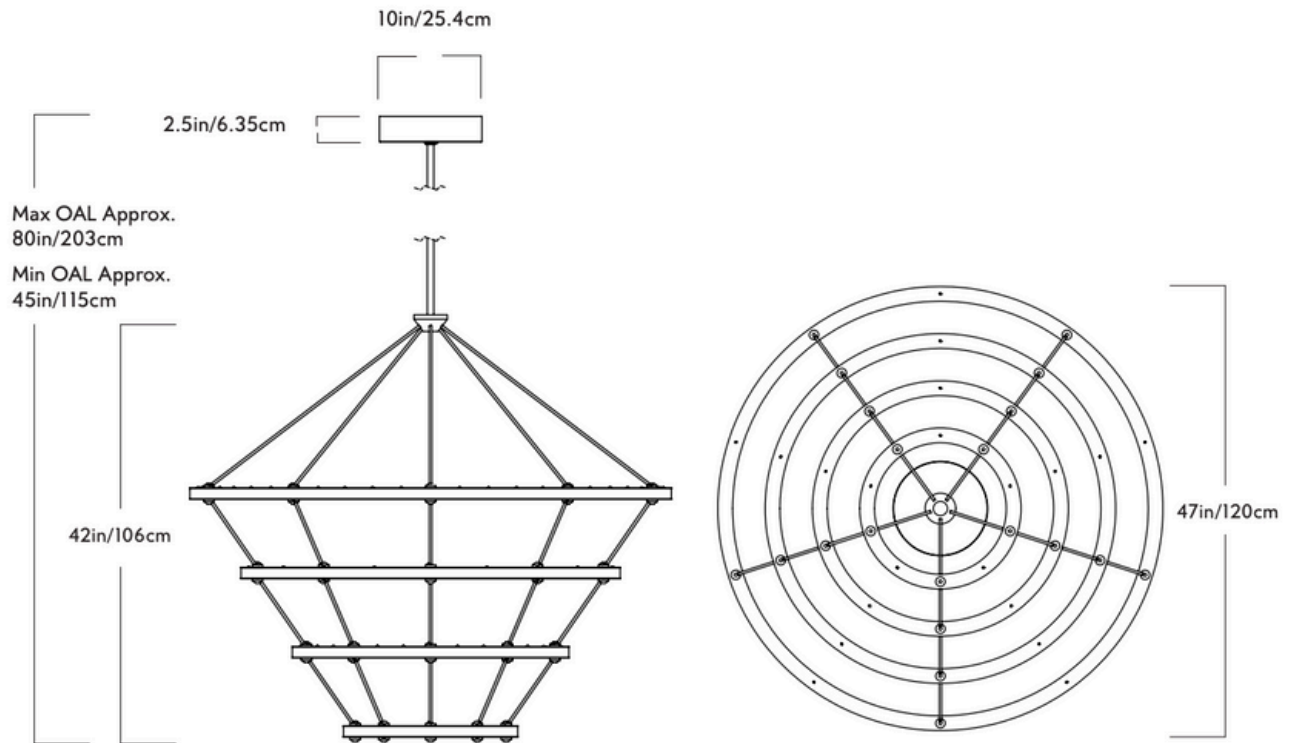

GARDE

Halo

Series

Halo

Product

Chandelier - 4 Rings

Dimensions

Dia 47in/120cm x H 42in/106cm

Weight

42lb/19kg

Materials

Steel, acrylic

Chandelier - 4 Rings

Finishes

Blackened steel, oil-rubbed bronze, polished nickel, brushed brass

Suspension

3/4-inch steel stem in matching metal finish. 35-inch length included with lamp. 72-inch length available for additional cost. Stem length can be adjusted on site.

Canopy

10-inch round in matching metal finish

Ceiling Slope

0° mounting slope.
Up to 90° variable hang-straight available upon request.

Certifications

UL, cUL (120V)
CE, CB (240V)

120/277V Illumination

Integrated LED
Wattage: 102 Watts
Lumens: 5300 Lumens est.
Color Temperature: 2700 K, 90+ CRI
LED Lifetime: 50,000 hours est.
Dimming: 120V - TRIAC, ELV, 0-10V
277V - 0-10V only