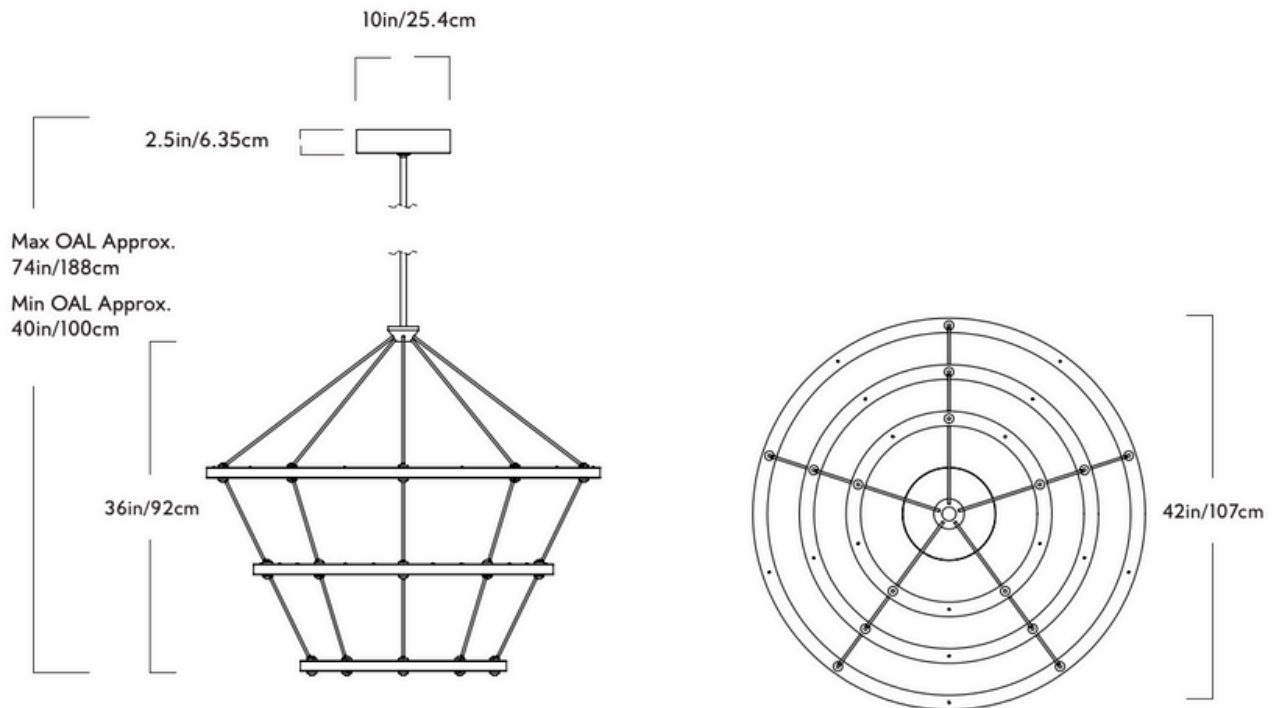

GARDE

Halo

Series
Halo

Product
Chandelier - 3 Rings

Dimensions
Dia 42in/107cm x H 36in/92cm

Weight
34lb/15kg

Materials
Steel, acrylic

Chandelier - 3 Rings

Finishes
Blackened steel, oil-rubbed bronze, polished nickel, brushed brass

Suspension
5/8-inch steel stem in matching metal finish. 35-inch length included with lamp. 72-inch length available for additional cost. Stem length can be adjusted on site.

Canopy
10-inch round in matching metal finish

Ceiling Slope
0° mounting slope.
Up to 90° variable hang-straight available upon request.

Certifications
UL, cUL (120V)
CE, CB (240V)

120/277V Illumination
Integrated LED
Wattage: 80 Watts
Lumens: 4000 Lumens est.
Color Temperature: 2700 K, 90+ CRI
LED Lifetime: 50,000 hours est.
Dimming: 120V - TRIAC, ELV, 0-10V
277V - 0-10V only