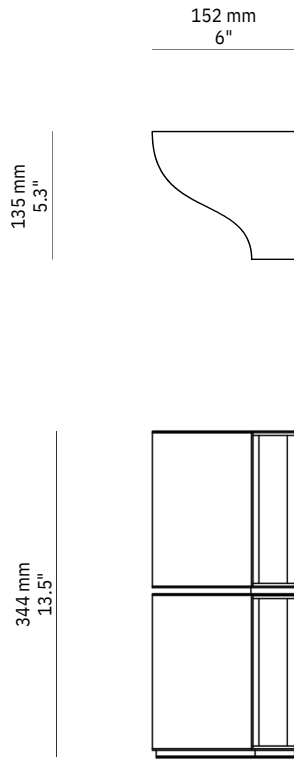

Half Buckle

Material
Brass

Finishes
Brushed, Aged, Bronzed

Lamp Shell
ø 30 mm Opal Acrylic

Weight
4 kg

US / Canada
Lamp: 24V LED Module
Specs: 2700K, 10W, 650 lm
Power: 120V (wall plug included)
Dimming: Yes (via push button)