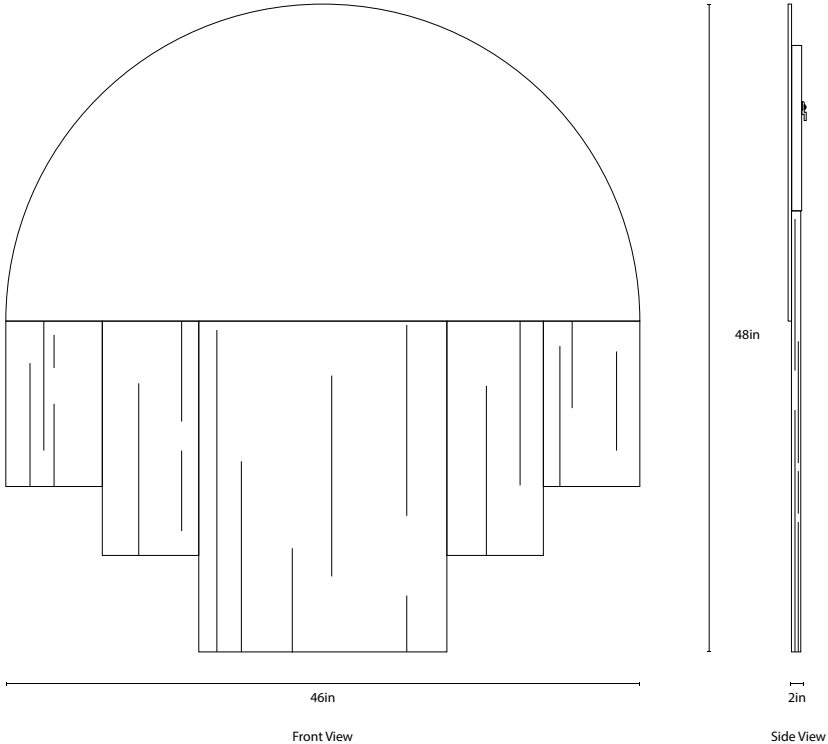

Half Moon Mirror

CLEAR

BRONZE

GREY

PEACH

BLACK

REGENY

ESSEX