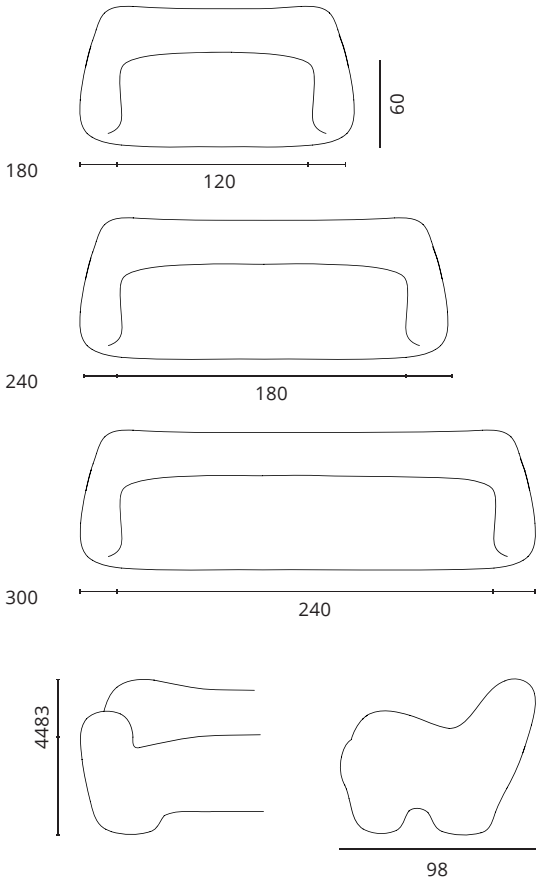

Photographed in Pierre Frey Opio, Prussiana, 240cm

GUMMY SOFA

[Materials] Ply, Springs, Hessian, Cocolok, Wool, Cover
 [Dimensions] 83(h) x 180/240/300(w) x 98(d)
 [Weight] 57/75/95 kg

TEXTILE
 [Supplier] Pierre Frey
 [Textile] Opio
 [Composition] 37% Wool, 23% Mohair, 23% Alpaca, 5% Polyamide