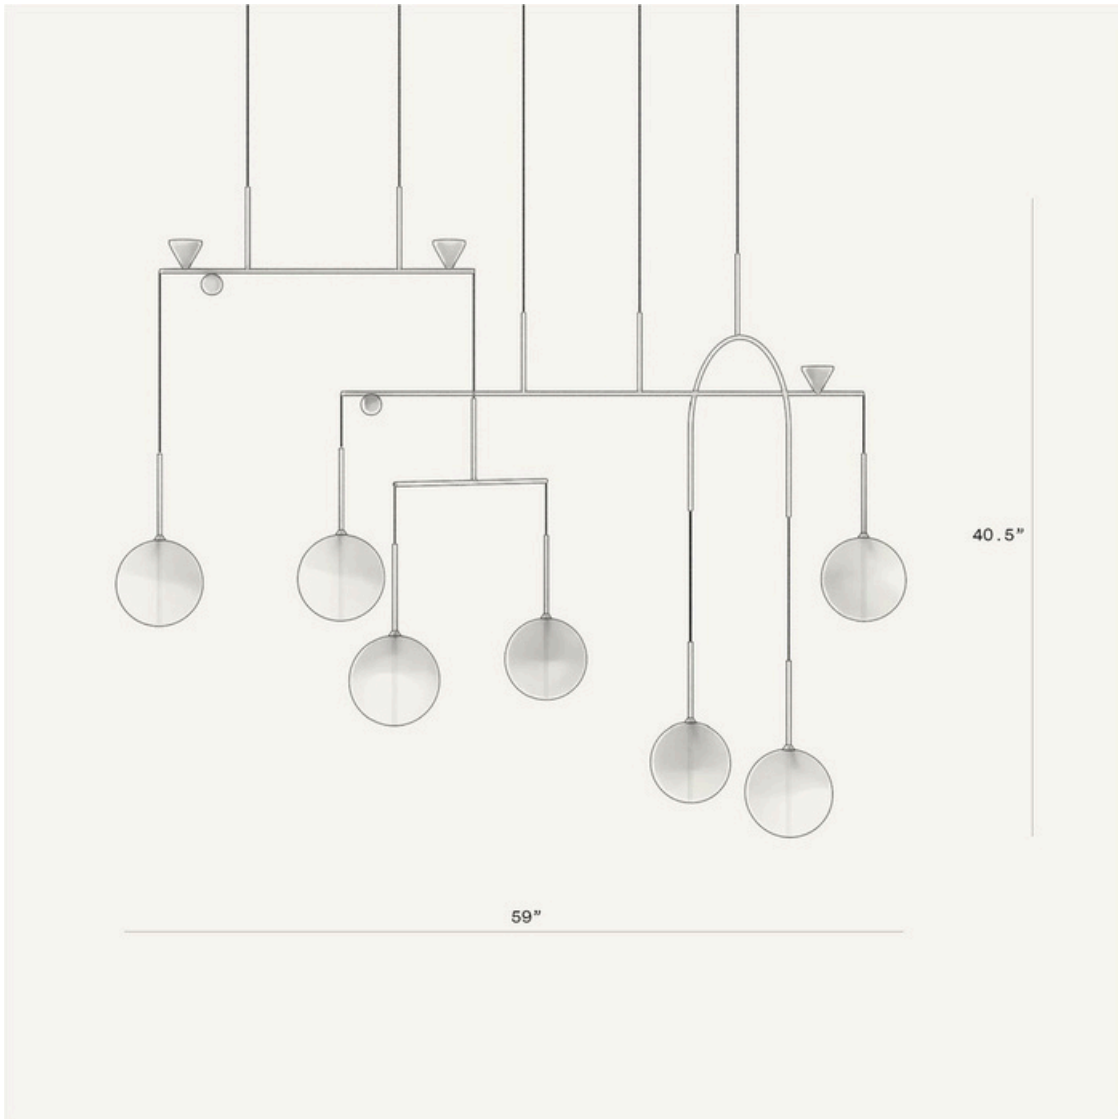

BLACKENED BRASS

---

BRUSHED NICKEL

---

FINISHES

---

TRANSPARENT

---

# GARDE

DEWDROPS CHANDELIER LINEAR 07

**DIMENSIONS**

W59" X D23" X H40.5"

**DIMMABLE**

YES

**LIGHT SOURCE**  
(INCLUDED) 7  
GLASSDROPS LED, 3  
UPSPOTS LED, 43W,  
4322 LUMENS, 2700K  
WARM WHITE. CRI>90.

**LEAD TIME**