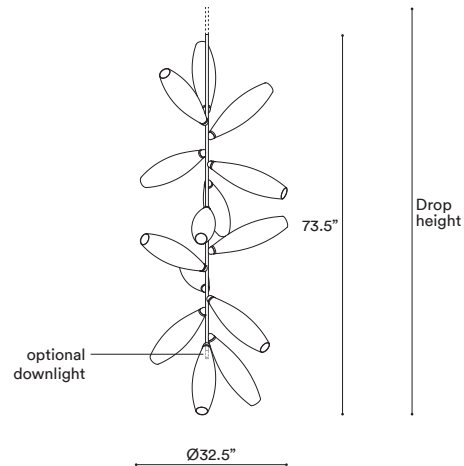

Gem Pendant Vertical 14

GMPEVR14

Materials

Hand blown corroded borosilicate glass and hand finished or electroplated brass.

Weight incl. canopy

~29 lbs

Power Input

110-120V 50-60Hz

Light Source (included)

14 Proprietary Gem LEDs.
31W, 4640 Lumens, 2700K warm white. CRI>95.

Optional Downlight available on request,
2.2W, 206 Lumens

CONFIGURATION

STEP 1 - CHOOSE YOUR METAL FINISH

	BRUSHED BRASS
	BRUSHED BRONZE
	BLACKENED BRASS
	BRUSHED NICKEL
	POLISHED NICKEL

GEM PENDANT VERTICAL 14

SIZE (UNIT: IN)

STEP 2 - CHOOSE YOUR GLASS FINISH

GLASS

Metal tube to order

Specify your Drop height in inches to our sales team.

Note:

No cable showing

Not adjustable on site.

Drop Height Minimum: 76"

MADE TO ORDER

Drop Height Kit

Note:

No cable showing, Adjustable on site

Drop Height min.: 77.5",

max.: 138.5" by combining five tubes of different length from 2" to 31.5"