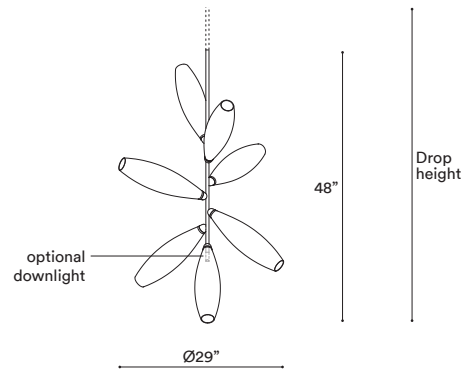

Gem Pendant Vertical 07

GMPEVR07

 IP20

Materials

Hand blown corroded borosilicate glass and hand finished or electroplated brass.

Weight incl. canopy

~18 lbs

Power Input

GEM PENDANT VERTICAL 07

SIZE (UNIT: IN)

STEP 2 - CHOOSE YOUR GLASS FINISH

GLASS

CORRODED

MIST

Metal tube to order

Specify your Drop height in inches to our sales team.

Note:

No cable showing

Not adjustable on site.

Drop Height Minimum: 50"

MADE TO ORDER

Drop Height Kit

Note:

No cable showing, Adjustable on site

Drop Height min.: 52",

max.: 113" by combining five tubes of different length from 2" to 31.5"

DROP HEIGHT KIT

+ **Single canopy with built-in phasecut driver.** Recommended.

Ø5" X H2"

MATCHING FINISH

PHASECUT