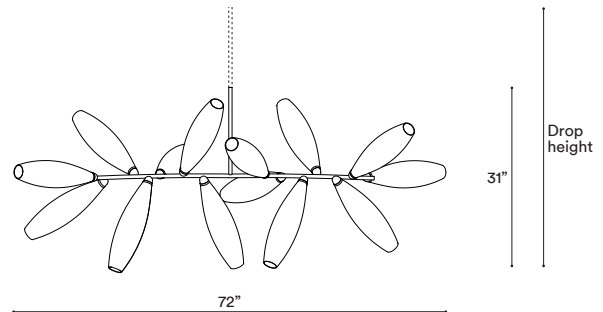

Gem Chandelier Branch 14

GMCHBH14

 IP20

Materials

Hand blown corroded borosilicate glass and hand finished or electroplated brass.

Weight incl. canopy

~31 lbs

Power Input

SIZE (UNIT: IN)

STEP 2 - CHOOSE YOUR GLASS FINISH

GLASS

Metal tube to order

Specify your Drop height in inches to our sales team.

Note:

No cable showing

Not adjustable on site.

Drop Height Minimum: 33"

MADE TO ORDER

Drop Height Kit

Note:

No cable showing, Adjustable on site

Drop Height min.: 35",

max.: 96" by combining five tubes of different length from 2" to 31.5"

DROP HEIGHT KIT

+ **Single canopy with built-in phasecut driver.** Recommended.

Ø7" X H2"

MATCHING FINISH

PHASECUT

+ **Single canopy with built-in driver and alternative dimmable standards,** if required by electrician.

Ø7" X H2"