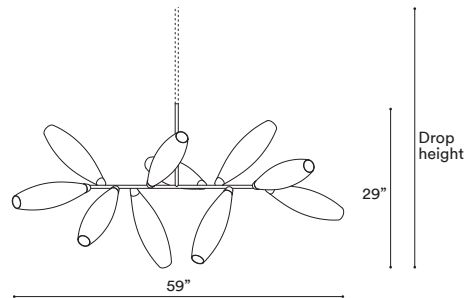

Gem Chandelier Branch 10

GMCHBH10

 IP20

Materials

Hand blown corroded borosilicate glass and hand finished or electroplated brass.

Weight incl. canopy

~22 lbs

Power Input

SIZE (UNIT: IN)

STEP 2 - CHOOSE YOUR GLASS FINISH

GLASS

Metal tube to order

Specify your Drop height in inches to our sales team.

Note:

No cable showing

Not adjustable on site.

Drop Height Minimum: 31"

MADE TO ORDER

Drop Height Kit

Note:

No cable showing, Adjustable on site

Drop Height min.: 33",

max.: 94" by combining five tubes of different length from 2" to 31.5"

DROP HEIGHT KIT

+ **Single canopy with built-in phasecut driver.** Recommended.

Ø5" X H2"

MATCHING FINISH

PHASECUT

+ **Single canopy with built-in driver and alternative dimmable standards,** if required by electrician.

Ø7" X H2"