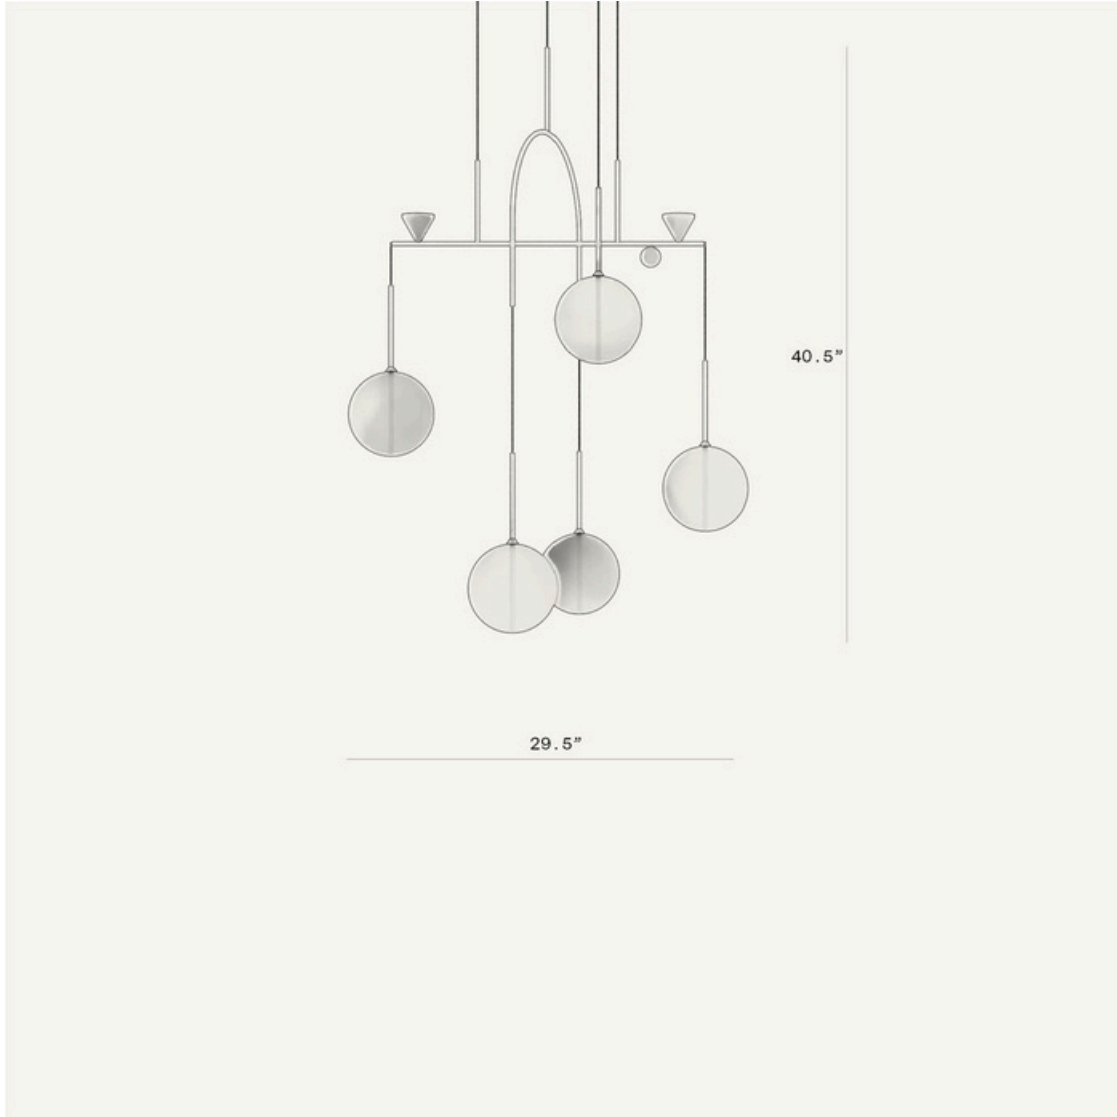

GARDE

FINISHES

BRUSHED BRASS

BRUSHED BRONZE

BLACKENED BRASS

BRUSHED NICKEL

FINISHES

TRANSPARENT

MIST

GARDE

DEWDROPS CHANDELIER CIRCULAR 05

DIMENSIONS
W29.5" X D20" X H40.5"

DIMMABLE
YES

**LIGHT SOURCE
(INCLUDED)**
5 LED GLASSDROPS, 2
LED UPSPOTS. 30W, 3030
LUMENS, 2700K WARM
WHITE. CRI>90.

LEAD TIME
6-8 WORKING WEEKS