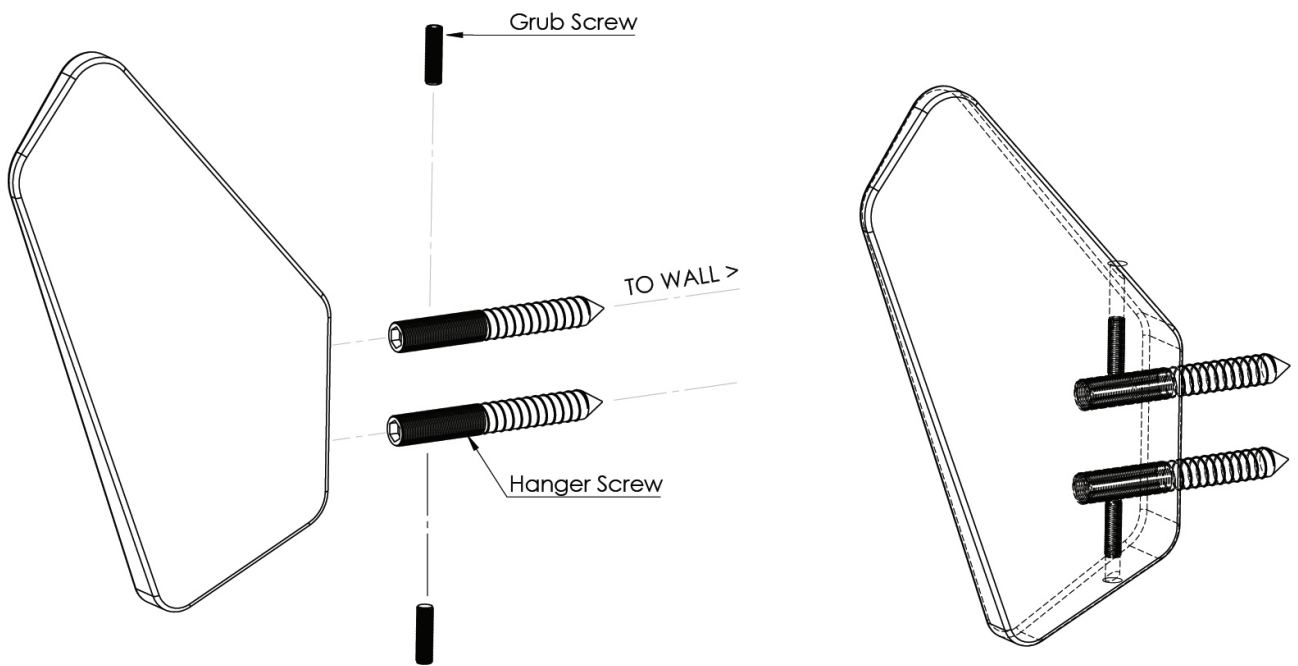

GIO HOOK

OVERALL DIMENSIONS

H 120MM x D 74MM x W 15MM

H 4.72IN x D 2.91IN x W 0.59IN

MATERIALS

I. METAL

Brass

Aluminium

Because each object is cast in small batches, slight variations will occur from one individual piece to another. Production marks may include slight pour ripples or surface pitting, which imprint every item with a unique character.