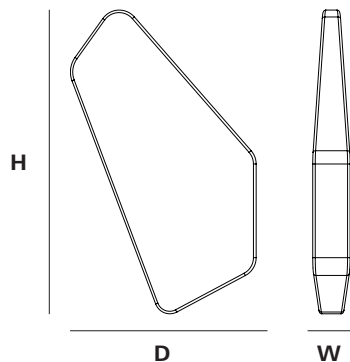

GIO HOOK

OVERALL DIMENSIONS

H 120MM x D 74MM x W 15MM

H 4.72IN x D 2.91IN x W 0.59IN

MATERIALS

I. METAL

Brass

Aluminium

Exploded View

Assembled View (Detail)