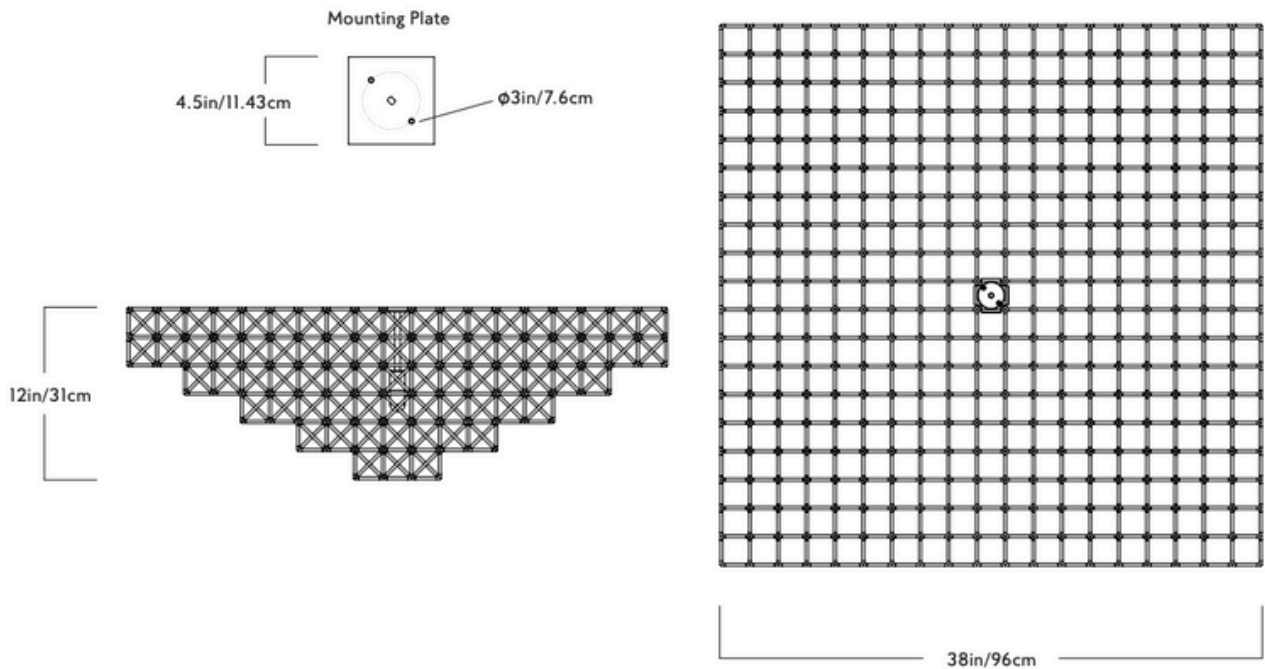

GARDE

Gridlock

5640

Series
Gridlock

Product
5640

Dimensions
L 38in/96cm W 38in/96cm
H 12in/31cm

Weight
40lb/18kg

Materials
Brass, steel

Finishes
Raw Brass

Mounting Plate
.5" x 4.5" x 4.5" square mounting plate
in matching metal finish

Certifications
UL/cUL (120V)
CE (240V)

120V Illumination
Integrated LED
Wattage: 23.6 Watts
Lumens: 2100 Lumens est.
Color Temperature: 2700K, CRI: 90+
LED Lifetime: 50,000 hours est.
Dimming: Triac, ELV or 0-10V