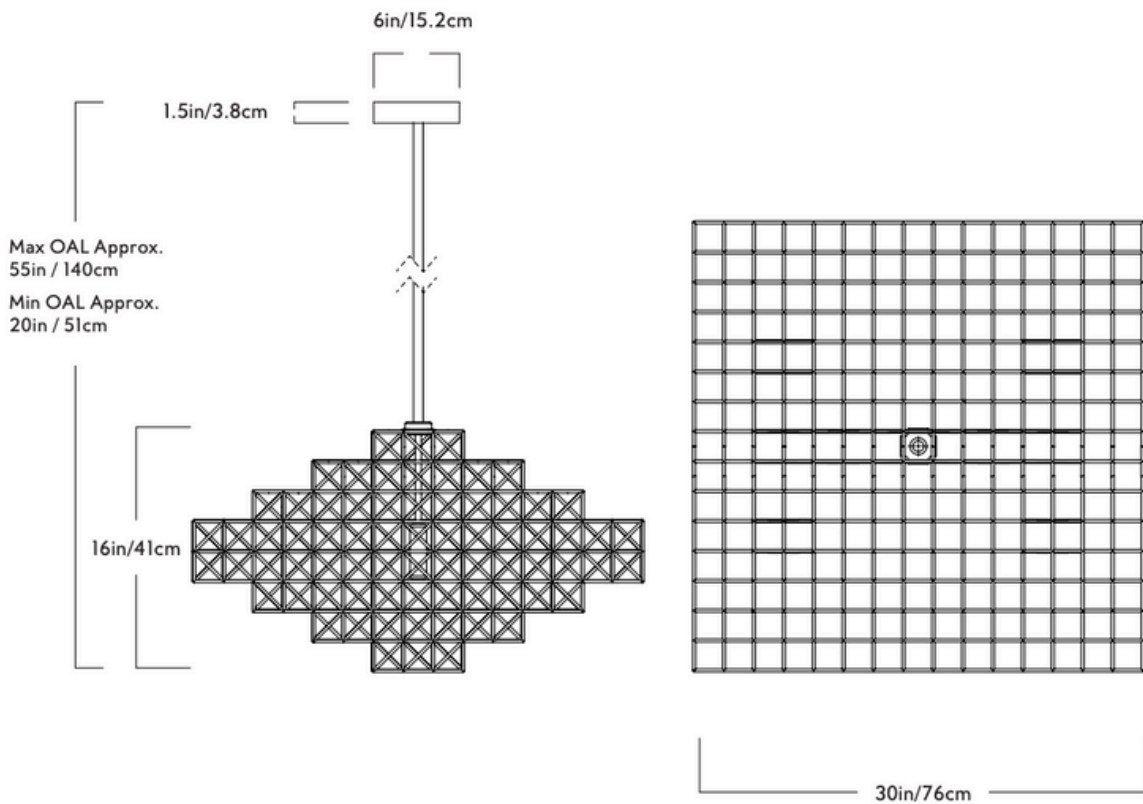

GARDE

Gridlock

4059

Series
Gridlock

Product
4059

Dimensions
L 30in/76cm W 30in/76cm
H 16in/41cm

Weight
44lb/20kg

Materials
Brass, steel

Finishes
Raw Brass

Suspension
5/8-inch steel stem in matching metal finish. 35-inch length included with lamp. 72-inch length available for additional cost. Stem length can be adjusted on site.

Canopy
6-inch square in matching metal finish

Ceiling Slope
0° mounting slope.
Up to 90° variable hang-straight available upon request.

Certifications
UL/cUL (120V)
CE (240V)

120V Illumination
Integrated LED
Wattage: 23.6 Watts
Lumens: 2100 Lumens est.
Color Temperature: 2700K
CRI: 90+
LED Lifetime: 50,000 hours est.
Dimming: Triac, ELV or 0-10V