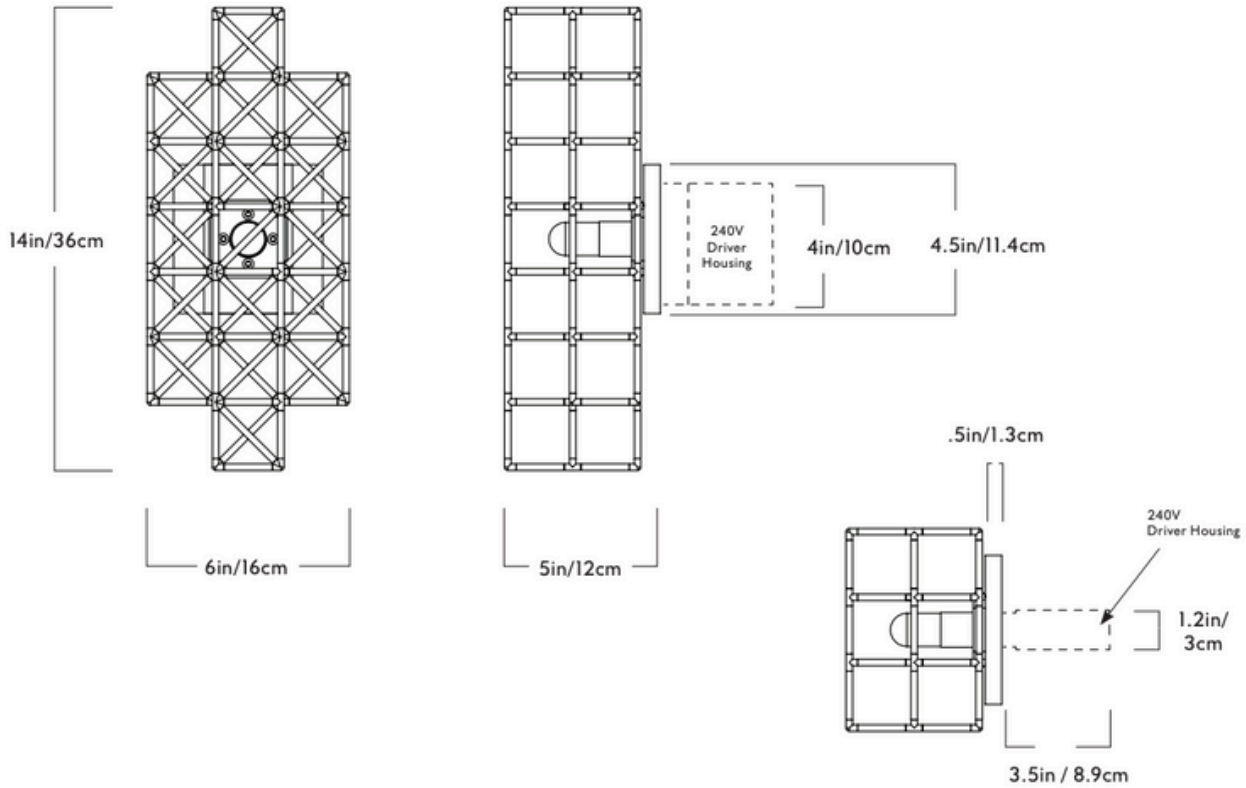

GARDE

Gridlock

193

Series
Gridlock

Product
193

Dimensions
H 14in/36cm W 6in/16cm x
D 5in/12cm

Weight
5lb/2kg

Materials
Brass, steel

Finishes
Raw Brass

Backplate
.5"x 4.5"x4.5" square backplate
in matching metal finish

Driver location
H 1in x W 1.6in x L 3.25in
Driver located in junction box

R&H LED Bulb (120V)
Base: G9 Frosted
Wattage: 3 Watts
Lumens: 180 Lumend est.
Color Temperature: 2700K
CRI: 90+
Bulb Lifetime: 50,000 Hours est.
Dimming: Triac or ELV

R&H LED Bulb (240V)
Base: G9 Frosted
Wattage: 3 Watts
Lumens: 180 Lumens
Color Temperature: 2700K
CRI: 90+
Bulb Lifetime: 50,000 Hours est.
Dimming: Triac or ELV

Fixture Mounting
Designed to be mounted on standard
2x4in. Electrical Box.
Two #8-32 screws included.
Additional mounting hardware and
LED driver enclosure provided for
240V versions.