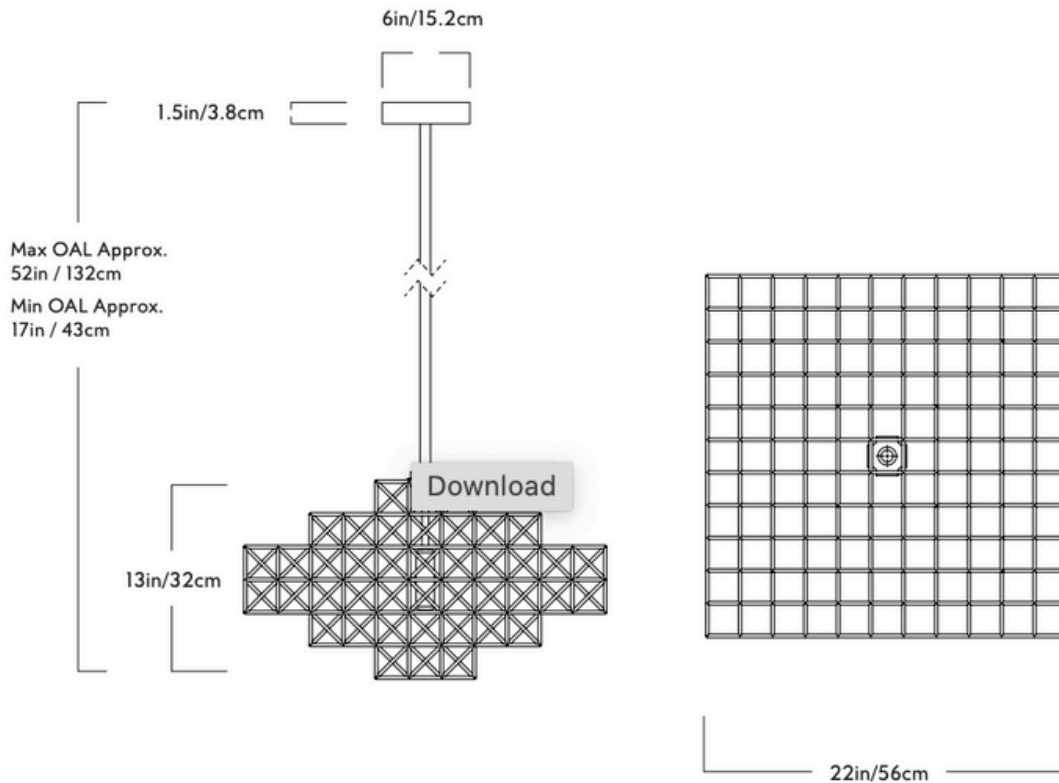

GARDE

Gridlock

1912

Series
Gridlock

Product
1912

Dimensions
L 22in/56cm W 22in/56cm H
13in/32cm

Weight
22lb/10kg

Materials
Brass, steel

Finishes
Raw Brass

Suspension
5/8-inch steel stem in matching metal finish. 35-inch length included with lamp. 72-inch length available for additional cost. Stem length can be adjusted on site.

Canopy
6-inch square in matching metal finish

Ceiling Slope
0° mounting slope.
Up to 90° variable hang-straight available upon request.

Certifications
UL/cUL (120V)
CE (240V)

120V Illumination
Integrated LED
Wattage: 23.6 Watts
Lumens: 2100 Lumens est.
Color Temperature: 2700K
CRI: 90+
LED Lifetime: 50,000 hours est.
Dimming: Triac, ELV or 0-10V