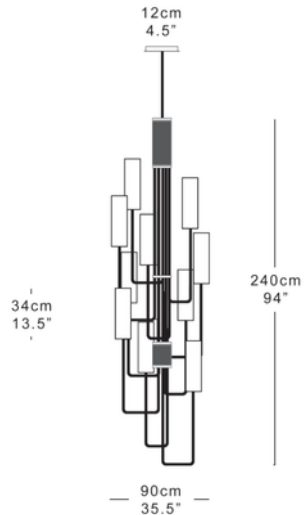

GARDE

GRAND VORTEX

This dramatic custom built Grand Vortex Chandelier doubles the size and impact of the Vortex light fitting, to create an extra large centrepiece light, suitable for stairwells, atrium and large public reception spaces.

Shown in Antique brass with charcoal cotton shades.

Dimensions

Height 240cm 94"

Diameter 90cm 35.5"

Shades 34cm x 13cm 13.5" x 5"

Weight 32kg 70lbs

Finishes

Black or white arms, with details in satin brass, antique brass or bronze. RAL colours available on request.

Materials

Solid brass and powder coated steel.

Dimming

Yes

Lamping

10x E12 LED 7W Max candle 120V

Handmade in England