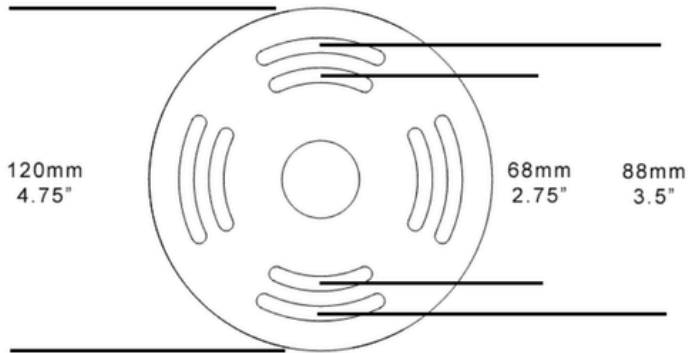

### Dimensions

Height 240cm 94"

Diameter 90cm 35.5"

Shades 34cm x 13cm 13.5" x 5"

Weight 32kg 70lbs

# GARDE

CEILING FITTING