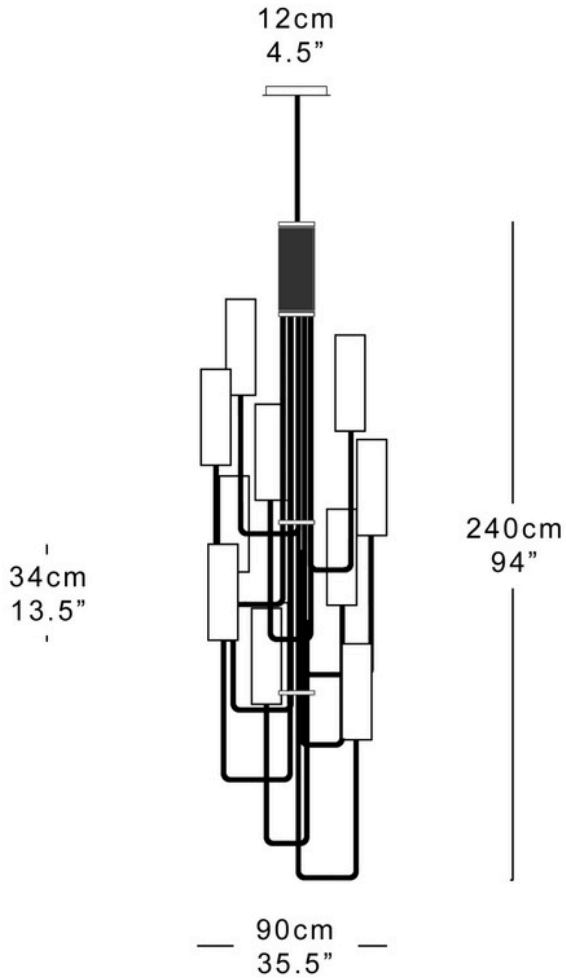

GARDE

GARDE

Cotton Shade Colours

Black

Charcoal

Granite

Storm

Grey

Sand

Dijon

Natural

White