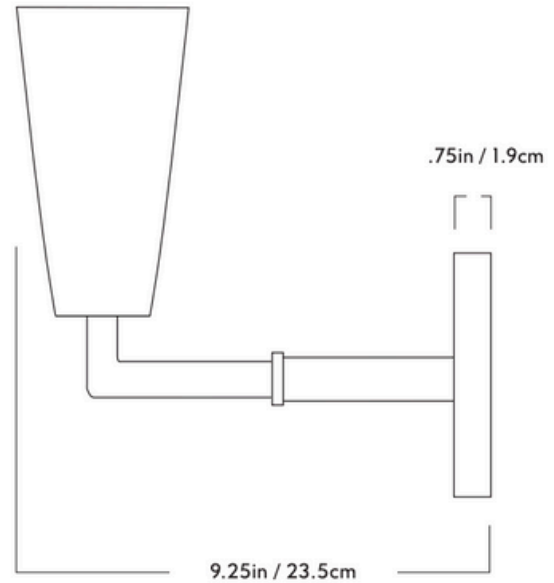

GARDE

Grace

Series
Grace

Product
Sconce

Dimensions
H 9.5in / 24.1cm x W 4.75in / 12cm x
D 9.25in / 23.5cm

Weight
2.4lb / 1kg

Sconce

Materials
Brass, Ceramic, Hand Thrown Ceramic

Finishes/Colors
Unlacquered Brushed Brass,
Matte Black, Oil Rubbed Bronze

Backplate
4.75-inch round in matching metal finish

Fixture Mounting
Designed to be mounted on standard
4in. Electrical Box.
Two #8-32 screws included.