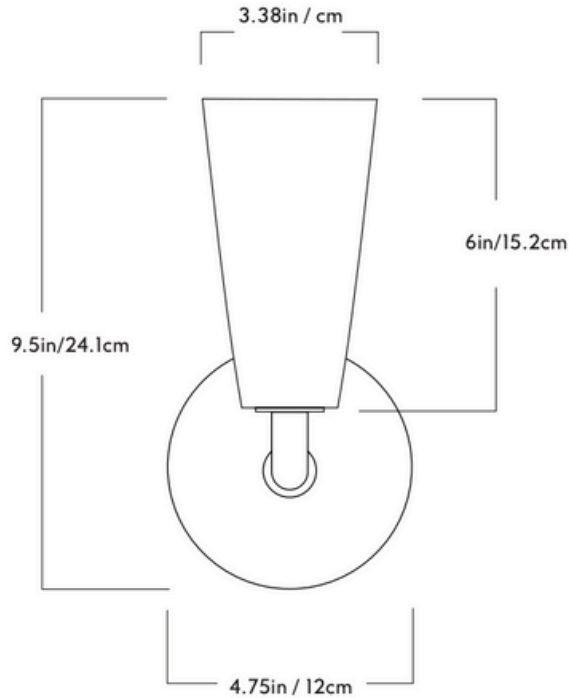

GARDE

Grace

Series
Grace

Product
Sconce

Dimensions
H 9.5in / 24.1cm x W 4.75in / 12cm x
D 9.25in / 23.5cm

Weight
2.4lb / 1kg

Sconce

Materials
Brass, Ceramic, Hand Thrown Ceramic

Finishes/Colors
Unlacquered Brushed Brass,
Matte Black, Oil Rubbed Bronze

Backplate
4.75-inch round in matching metal finish

Fixture Mounting
Designed to be mounted on standard
4in. Electrical Box.
Two #8-32 screws included.