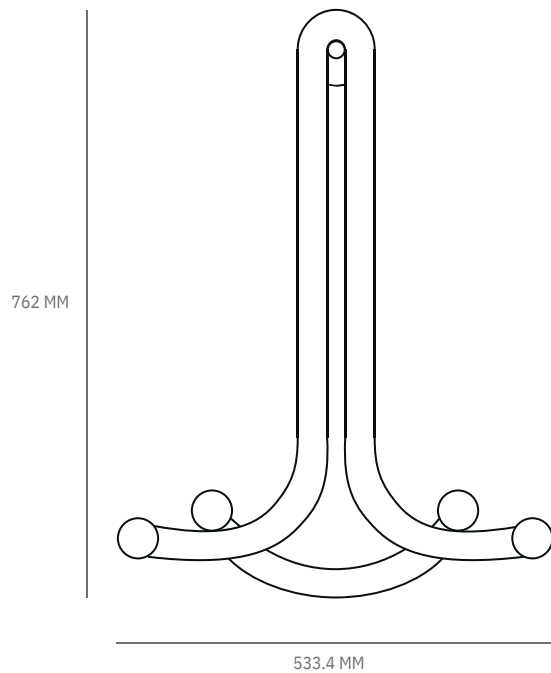

PAUL MATTER

GOD SCENCE

WALL SCENCE

P.CODE:
PMGS2

DIMENSIONS:
762 MM H x 533.4 MM W

WEIGHT:
4 KGS

LAMPING:
4 TYPE E14 SCREW BASE
3W LED, WARM WHITE- 2700K
MATTE PORCELAIN FINISH
CE CERTIFIED, VOLTAGE 220V - 240V
DIMMABLE

MATERIALS:
BRASS AND PORCELAIN FINISH GLASS

CUSTOM FINISHES:
1. AGED BRASS
2. BURNT BRASS
3. RAW BRASS
4. SILVERED BRASS

LEAD TIME:
8 WEEKS
FINISHED AND ASSEMBLED BY HAND

BURNT BRASS

AGED BRASS

SILVERED BRASS