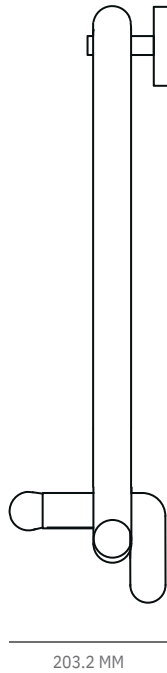

PAUL MATTER

GOD SCENCE

WALL SCENCE

P.CODE:
PMGS2

DIMENSIONS:
762 MM H x 533.4 MM W

WEIGHT:
4 KGS

LAMPING:
4 TYPE E14 SCREW BASE
3W LED, WARM WHITE- 2700K
MATTE PORCELAIN FINISH
CE CERTIFIED, VOLTAGE 220V - 240V
DIMMABLE

MATERIALS:
BRASS AND PORCELAIN FINISH GLASS

CUSTOM FINISHES:
1. AGED BRASS
2. BURNT BRASS
3. RAW BRASS
4. SILVERED BRASS

LEAD TIME:
8 WEEKS
FINISHED AND ASSEMBLED BY HAND

BURNT BRASS

AGED BRASS

SILVERED BRASS