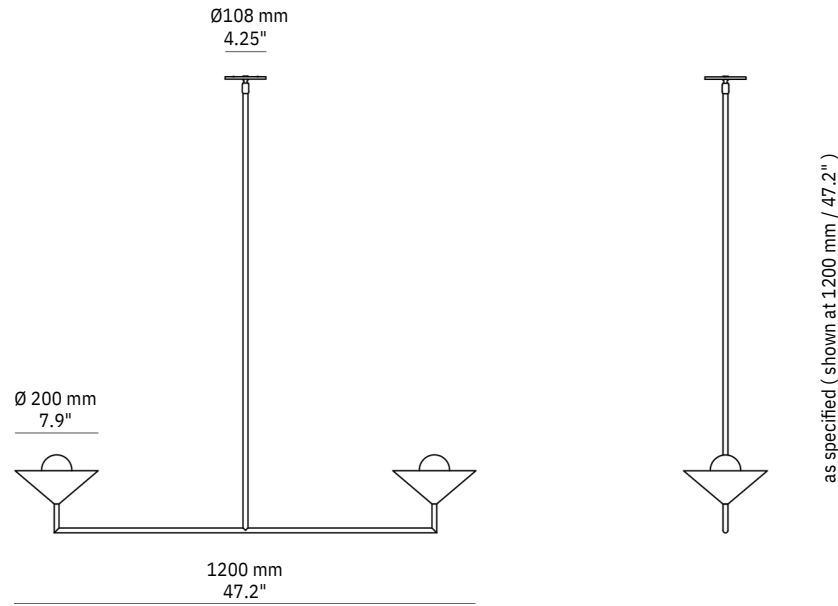

Glass Double Drop

Material
Brass

Finishes
Brushed, Aged, Bronzed, Polished, Plated or Coated

Lamp Shell
ø 80 mm Opal glass

Weight
approx 2kg

US / Canada
Lamp: 2x 12V G4 LED
Specs (per lamp): 2700K, 2.5W, 250 lm
Driver: 12V driver supplied
Dimming: ELV, DALI and 0/1-10V options

Junction Box Compatibility
Ø4.25" mount suits 4" Octagonal Box *
Larger Ø5" mount optionally available

* See end of document for information

BRUSHED BRASS

BRONZED BRASS

AGED BRASS

MATTE BLACK

CHROME PLATED

POLISHED BRASS