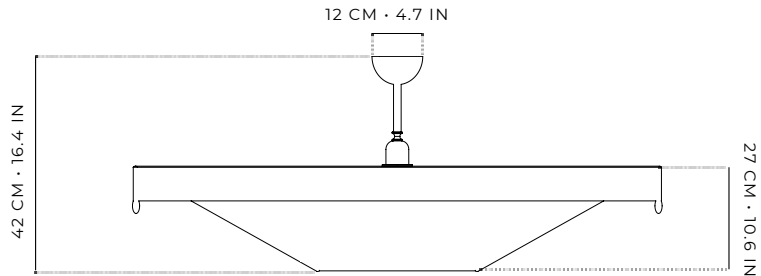

1/2
OBJECTSHEET
UL
GIZA 125 CEILING LAMP
The Giza Ceiling Lamp is hand crafted in fabric in a specialized workshop in Italy.

DETAILS	
MATERIALS	RAW SILK, SILK TRIMMING
PRODUCTION	ITALY
LIGHT SOURCE	4 × E26 BASE LED BULB (NOT INCLUDED)
DIMMER	DIMMABLE WITH COMPATIBLE DIMMER AND DIMMABLE BULB
MAX WATTAGE	10 W
NOMINAL VOLTAGE	110-120V AC, 60 HZ
CERTIFICATION	UL
INSTALLATION	HARDWIRED / CEILING MOUNTED / COMPATIBLE WITH JUNCTION BOX
CANOPY DIAMETER	4.7 IN · 12 CM
WEIGHT	8 KG / 17.6 LBS
IP RATING	IP20
USAGE CONDITIONS	SUITABLE FOR DRY LOCATIONS ONLY