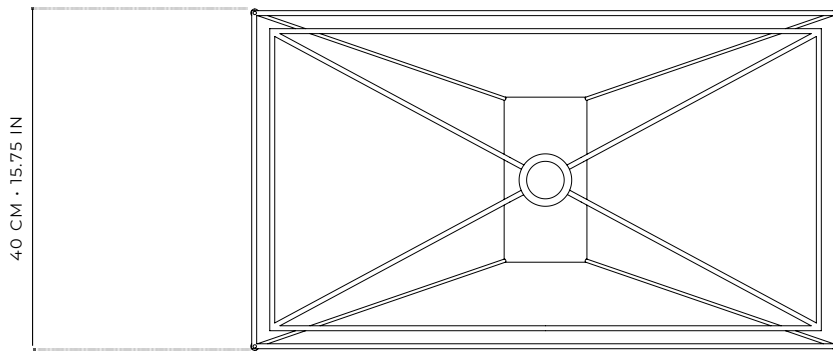

1/2
OBJECTSHEET
UL

GIZA 50 CEILING LAMP

The Giza Ceiling Lamp is handcrafted in fabric in a specialized workshop in Italy.

| DETAILS | |
|------------------|--|
| MATERIALS | FABRIC, SILK TRIMMING |
| PRODUCTION | ITALY |
| LIGHT SOURCE | 1 x E26 BASE LED BULB (NOT INCLUDED) |
| DIMMER | DIMMABLE WITH COMPATIBLE DIMMER AND DIMMABLE BULB |
| MAX WATTAGE | 10 W |
| NOMINAL VOLTAGE | 110-120 V AC, 60 HZ |
| CERTIFICATION | UL |
| INSTALLATION | HARDWIRED / CEILING MOUNTED / COMPATIBLE WITH JUNCTION BOX |
| CANOPY DIAMETER | 4.7 IN · 12 CM |
| WEIGHT | 3 KG / 6.6 LBS |
| IP RATING | IP20 |
| USAGE CONDITIONS | SUITABLE FOR DRY LOCATIONS ONLY |

1/2
OBJECTSHEET
UL

GIZA 70 X 40 CEILING LAMP

The GizaCeilingLampishandcraftedinfabricinaspecialized workshop in Italy.

| DETAILS | |
|------------------|--|
| MATERIALS | FABRIC, SILK TRIMMING |
| PRODUCTION | ITALY |
| LIGHT SOURCE | 1 x E26 BASE LED BULB (NOT INCLUDED) |
| DIMMER | DIMMABLE WITH COMPATIBLE DIMMER AND DIMMABLE BULB |
| MAX WATTAGE | 10 W |
| NOMINAL VOLTAGE | 110-120 V AC, 60 HZ |
| CERTIFICATION | UL |
| INSTALLATION | HARDWIRED / CEILING MOUNTED / COMPATIBLE WITH JUNCTION BOX |
| CANOPY DIAMETER | 4.7 IN · 12 CM |
| WEIGHT | 3 KG / 6.6 LBS |
| IP RATING | IP20 |
| USAGE CONDITIONS | SUITABLE FOR DRY LOCATIONS ONLY |

1/2
 OBJECTSHEET
 UL
GIZA 105 CEILING LAMP
 The GizaCeilingLampishandcraftedinfabricinaspecialized
 workshop in Italy.

| | |
|------------------|--|
| DETAILS | |
| MATERIALS | FABRIC, SILK TRIMMING |
| PRODUCTION | ITALY |
| LIGHT SOURCE | 4 × E26 BASE LED BULB (NOT INCLUDED) |
| DIMMER | DIMMABLE WITH COMPATIBLE DIMMER AND DIMMABLE BULB |
| MAX WATTAGE | 40 W |
| NOMINAL VOLTAGE | 110-120 V AC, 60 HZ |
| CERTIFICATION | UL |
| INSTALLATION | HARDWIRED / CEILING MOUNTED / COMPATIBLE WITH JUNCTION BOX |
| CANOPY DIAMETER | 4.7 IN · 12 CM |
| WEIGHT | 8 KG / 17.6 LBS |
| IP RATING | IP20 |
| USAGE CONDITIONS | SUITABLE FOR DRY LOCATIONS ONLY |