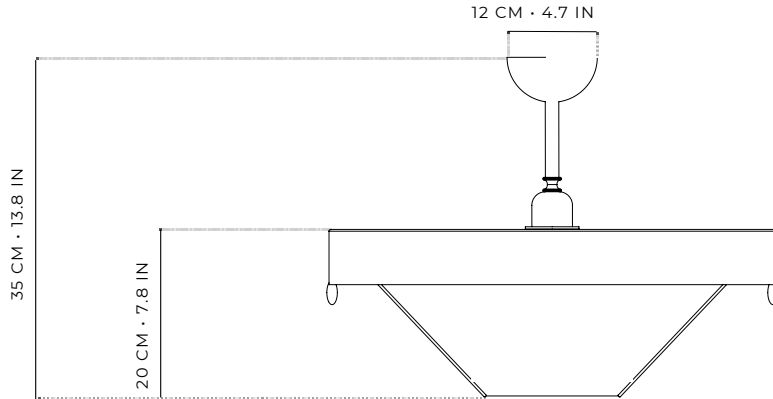

1/2
OBJECTSHEET
UL

GIZA 50 CEILING LAMP

The Giza Ceiling Lamp is handcrafted in fabric in a specialized workshop in Italy.

| DETAILS | |
|------------------|--|
| MATERIALS | FABRIC, SILK TRIMMING |
| PRODUCTION | ITALY |
| LIGHT SOURCE | 1 x E26 BASE LED BULB (NOT INCLUDED) |
| DIMMER | DIMMABLE WITH COMPATIBLE DIMMER AND DIMMABLE BULB |
| MAX WATTAGE | 10 W |
| NOMINAL VOLTAGE | 110-120 V AC, 60 HZ |
| CERTIFICATION | UL |
| INSTALLATION | HARDWIRED / CEILING MOUNTED / COMPATIBLE WITH JUNCTION BOX |
| CANOPY DIAMETER | 4.7 IN · 12 CM |
| WEIGHT | 3 KG / 6.6 LBS |
| IP RATING | IP20 |
| USAGE CONDITIONS | SUITABLE FOR DRY LOCATIONS ONLY |

1/2
OBJECTSHEET
UL

GIZA 70 X 40 CEILING LAMP

The GizaCeilingLampishandcraftedinfabricinaspecialized workshop in Italy.

| DETAILS | |
|------------------|--|
| MATERIALS | FABRIC, SILK TRIMMING |
| PRODUCTION | ITALY |
| LIGHT SOURCE | 1 x E26 BASE LED BULB (NOT INCLUDED) |
| DIMMER | DIMMABLE WITH COMPATIBLE DIMMER AND DIMMABLE BULB |
| MAX WATTAGE | 10 W |
| NOMINAL VOLTAGE | 110-120 V AC, 60 HZ |
| CERTIFICATION | UL |
| INSTALLATION | HARDWIRED / CEILING MOUNTED / COMPATIBLE WITH JUNCTION BOX |
| CANOPY DIAMETER | 4.7 IN · 12 CM |
| WEIGHT | 3 KG / 6.6 LBS |
| IP RATING | IP20 |
| USAGE CONDITIONS | SUITABLE FOR DRY LOCATIONS ONLY |

1/2
 OBJECTSHEET
 UL
GIZA 105 CEILING LAMP
 The GizaCeilingLampishandcraftedinfabricinaspecialized
 workshop in Italy.

| | |
|------------------|--|
| DETAILS | |
| MATERIALS | FABRIC, SILK TRIMMING |
| PRODUCTION | ITALY |
| LIGHT SOURCE | 4 × E26 BASE LED BULB (NOT INCLUDED) |
| DIMMER | DIMMABLE WITH COMPATIBLE DIMMER AND DIMMABLE BULB |
| MAX WATTAGE | 40 W |
| NOMINAL VOLTAGE | 110-120 V AC, 60 HZ |
| CERTIFICATION | UL |
| INSTALLATION | HARDWIRED / CEILING MOUNTED / COMPATIBLE WITH JUNCTION BOX |
| CANOPY DIAMETER | 4.7 IN · 12 CM |
| WEIGHT | 8 KG / 17.6 LBS |
| IP RATING | IP20 |
| USAGE CONDITIONS | SUITABLE FOR DRY LOCATIONS ONLY |