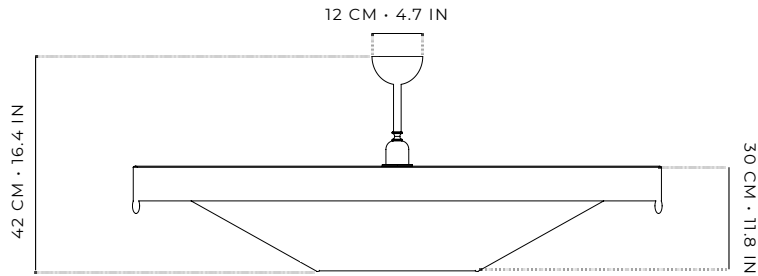

1/2
OBJECTSHEET
UL

GIZA 50 CEILING LAMP

The Giza Ceiling Lamp is handcrafted in fabric in a specialized workshop in Italy.

| DETAILS | |
|------------------|--|
| MATERIALS | FABRIC, SILK TRIMMING |
| PRODUCTION | ITALY |
| LIGHT SOURCE | 1 x E26 BASE LED BULB (NOT INCLUDED) |
| DIMMER | DIMMABLE WITH COMPATIBLE DIMMER AND DIMMABLE BULB |
| MAX WATTAGE | 10 W |
| NOMINAL VOLTAGE | 110-120 V AC, 60 HZ |
| CERTIFICATION | UL |
| INSTALLATION | HARDWIRED / CEILING MOUNTED / COMPATIBLE WITH JUNCTION BOX |
| CANOPY DIAMETER | 4.7 IN · 12 CM |
| WEIGHT | 3 KG / 6.6 LBS |
| IP RATING | IP20 |
| USAGE CONDITIONS | SUITABLE FOR DRY LOCATIONS ONLY |

1/2
OBJECTSHEET
UL

GIZA 70 X 40 CEILING LAMP

The GizaCeilingLampishandcraftedinfabricinaspecialized workshop in Italy.

| DETAILS | |
|------------------|--|
| MATERIALS | FABRIC, SILK TRIMMING |
| PRODUCTION | ITALY |
| LIGHT SOURCE | 1 x E26 BASE LED BULB (NOT INCLUDED) |
| DIMMER | DIMMABLE WITH COMPATIBLE DIMMER AND DIMMABLE BULB |
| MAX WATTAGE | 10 W |
| NOMINAL VOLTAGE | 110-120 V AC, 60 HZ |
| CERTIFICATION | UL |
| INSTALLATION | HARDWIRED / CEILING MOUNTED / COMPATIBLE WITH JUNCTION BOX |
| CANOPY DIAMETER | 4.7 IN · 12 CM |
| WEIGHT | 3 KG / 6.6 LBS |
| IP RATING | IP20 |
| USAGE CONDITIONS | SUITABLE FOR DRY LOCATIONS ONLY |

1/2
 OBJECTSHEET
 UL
GIZA 105 CEILING LAMP
 The GizaCeilingLampishandcraftedinfabricinaspecialized
 workshop in Italy.

| | |
|------------------|--|
| DETAILS | |
| MATERIALS | FABRIC, SILK TRIMMING |
| PRODUCTION | ITALY |
| LIGHT SOURCE | 4 × E26 BASE LED BULB (NOT INCLUDED) |
| DIMMER | DIMMABLE WITH COMPATIBLE DIMMER AND DIMMABLE BULB |
| MAX WATTAGE | 40 W |
| NOMINAL VOLTAGE | 110-120 V AC, 60 HZ |
| CERTIFICATION | UL |
| INSTALLATION | HARDWIRED / CEILING MOUNTED / COMPATIBLE WITH JUNCTION BOX |
| CANOPY DIAMETER | 4.7 IN · 12 CM |
| WEIGHT | 8 KG / 17.6 LBS |
| IP RATING | IP20 |
| USAGE CONDITIONS | SUITABLE FOR DRY LOCATIONS ONLY |