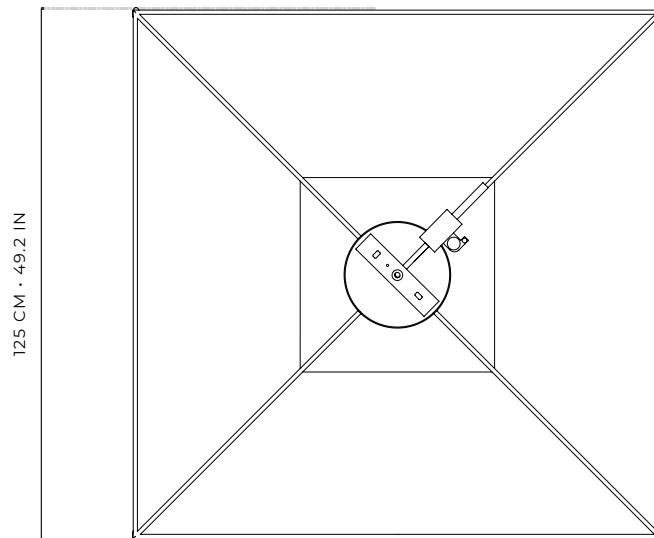

1/2
OBJECTSHEET
UL
GIZA 125 CEILING LAMP
The Giza Ceiling Lamp is hand crafted in fabric in a specialized workshop in Italy.

DETAILS	
MATERIALS	RAW SILK, SILK TRIMMING
PRODUCTION	ITALY
LIGHT SOURCE	4 × E26 BASE LED BULB (NOT INCLUDED)
DIMMER	DIMMABLE WITH COMPATIBLE DIMMER AND DIMMABLE BULB
MAX WATTAGE	10 W
NOMINAL VOLTAGE	110-120V AC, 60 HZ
CERTIFICATION	UL
INSTALLATION	HARDWIRED / CEILING MOUNTED / COMPATIBLE WITH JUNCTION BOX
CANOPY DIAMETER	4.7 IN · 12 CM
WEIGHT	8 KG / 17.6 LBS
IP RATING	IP20
USAGE CONDITIONS	SUITABLE FOR DRY LOCATIONS ONLY