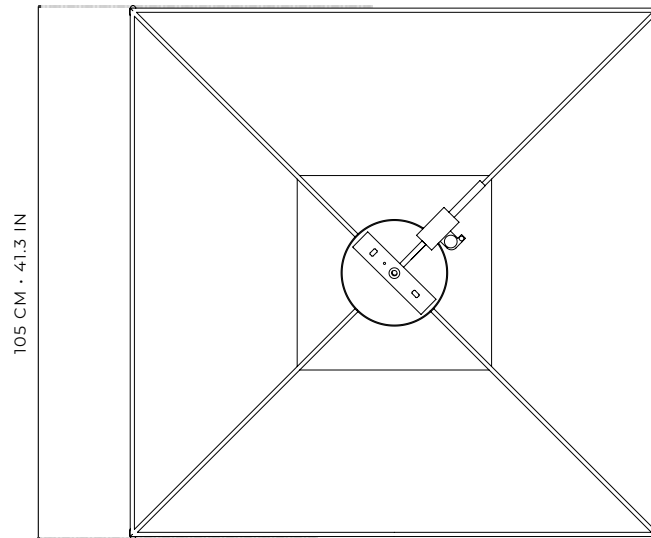

1/2
OBJECTSHEET
UL

GIZA 50 CEILING LAMP

The Giza Ceiling Lamp is handcrafted in fabric in a specialized workshop in Italy.

| DETAILS | |
|------------------|--|
| MATERIALS | FABRIC, SILK TRIMMING |
| PRODUCTION | ITALY |
| LIGHT SOURCE | 1 x E26 BASE LED BULB (NOT INCLUDED) |
| DIMMER | DIMMABLE WITH COMPATIBLE DIMMER AND DIMMABLE BULB |
| MAX WATTAGE | 10 W |
| NOMINAL VOLTAGE | 110-120 V AC, 60 HZ |
| CERTIFICATION | UL |
| INSTALLATION | HARDWIRED / CEILING MOUNTED / COMPATIBLE WITH JUNCTION BOX |
| CANOPY DIAMETER | 4.7 IN · 12 CM |
| WEIGHT | 3 KG / 6.6 LBS |
| IP RATING | IP20 |
| USAGE CONDITIONS | SUITABLE FOR DRY LOCATIONS ONLY |

1/2
OBJECTSHEET
UL

GIZA 70 X 40 CEILING LAMP

The GizaCeilingLampishandcraftedinfabricinaspecialized workshop in Italy.

| DETAILS | |
|------------------|--|
| MATERIALS | FABRIC, SILK TRIMMING |
| PRODUCTION | ITALY |
| LIGHT SOURCE | 1 x E26 BASE LED BULB (NOT INCLUDED) |
| DIMMER | DIMMABLE WITH COMPATIBLE DIMMER AND DIMMABLE BULB |
| MAX WATTAGE | 10 W |
| NOMINAL VOLTAGE | 110-120 V AC, 60 HZ |
| CERTIFICATION | UL |
| INSTALLATION | HARDWIRED / CEILING MOUNTED / COMPATIBLE WITH JUNCTION BOX |
| CANOPY DIAMETER | 4.7 IN · 12 CM |
| WEIGHT | 3 KG / 6.6 LBS |
| IP RATING | IP20 |
| USAGE CONDITIONS | SUITABLE FOR DRY LOCATIONS ONLY |

1/2
 OBJECTSHEET
 UL
GIZA 105 CEILING LAMP
 The GizaCeilingLampishandcraftedinfabricinaspecialized
 workshop in Italy.

| | |
|------------------|--|
| DETAILS | |
| MATERIALS | FABRIC, SILK TRIMMING |
| PRODUCTION | ITALY |
| LIGHT SOURCE | 4 × E26 BASE LED BULB (NOT INCLUDED) |
| DIMMER | DIMMABLE WITH COMPATIBLE DIMMER AND DIMMABLE BULB |
| MAX WATTAGE | 40 W |
| NOMINAL VOLTAGE | 110-120 V AC, 60 HZ |
| CERTIFICATION | UL |
| INSTALLATION | HARDWIRED / CEILING MOUNTED / COMPATIBLE WITH JUNCTION BOX |
| CANOPY DIAMETER | 4.7 IN · 12 CM |
| WEIGHT | 8 KG / 17.6 LBS |
| IP RATING | IP20 |
| USAGE CONDITIONS | SUITABLE FOR DRY LOCATIONS ONLY |