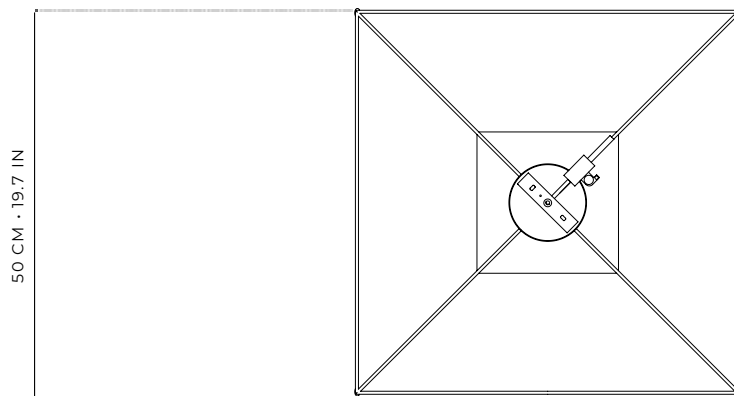

1/2
OBJECTSHEET
UL

GIZA 50 CEILING LAMP

The Giza Ceiling Lamp is handcrafted in fabric in a specialized workshop in Italy.

| DETAILS | |
|------------------|--|
| MATERIALS | FABRIC, SILK TRIMMING |
| PRODUCTION | ITALY |
| LIGHT SOURCE | 1 x E26 BASE LED BULB (NOT INCLUDED) |
| DIMMER | DIMMABLE WITH COMPATIBLE DIMMER AND DIMMABLE BULB |
| MAX WATTAGE | 10 W |
| NOMINAL VOLTAGE | 110-120 V AC, 60 HZ |
| CERTIFICATION | UL |
| INSTALLATION | HARDWIRED / CEILING MOUNTED / COMPATIBLE WITH JUNCTION BOX |
| CANOPY DIAMETER | 4.7 IN · 12 CM |
| WEIGHT | 3 KG / 6.6 LBS |
| IP RATING | IP20 |
| USAGE CONDITIONS | SUITABLE FOR DRY LOCATIONS ONLY |

1/2
OBJECTSHEET
UL

GIZA 70 X 40 CEILING LAMP

The GizaCeilingLampishandcraftedinfabricinaspecialized workshop in Italy.

| DETAILS | |
|------------------|--|
| MATERIALS | FABRIC, SILK TRIMMING |
| PRODUCTION | ITALY |
| LIGHT SOURCE | 1 x E26 BASE LED BULB (NOT INCLUDED) |
| DIMMER | DIMMABLE WITH COMPATIBLE DIMMER AND DIMMABLE BULB |
| MAX WATTAGE | 10 W |
| NOMINAL VOLTAGE | 110-120 V AC, 60 HZ |
| CERTIFICATION | UL |
| INSTALLATION | HARDWIRED / CEILING MOUNTED / COMPATIBLE WITH JUNCTION BOX |
| CANOPY DIAMETER | 4.7 IN · 12 CM |
| WEIGHT | 3 KG / 6.6 LBS |
| IP RATING | IP20 |
| USAGE CONDITIONS | SUITABLE FOR DRY LOCATIONS ONLY |

1/2
 OBJECTSHEET
 UL
GIZA 105 CEILING LAMP
 The GizaCeilingLampishandcraftedinfabricinaspecialized
 workshop in Italy.

| | |
|------------------|--|
| DETAILS | |
| MATERIALS | FABRIC, SILK TRIMMING |
| PRODUCTION | ITALY |
| LIGHT SOURCE | 4 × E26 BASE LED BULB (NOT INCLUDED) |
| DIMMER | DIMMABLE WITH COMPATIBLE DIMMER AND DIMMABLE BULB |
| MAX WATTAGE | 40 W |
| NOMINAL VOLTAGE | 110-120 V AC, 60 HZ |
| CERTIFICATION | UL |
| INSTALLATION | HARDWIRED / CEILING MOUNTED / COMPATIBLE WITH JUNCTION BOX |
| CANOPY DIAMETER | 4.7 IN · 12 CM |
| WEIGHT | 8 KG / 17.6 LBS |
| IP RATING | IP20 |
| USAGE CONDITIONS | SUITABLE FOR DRY LOCATIONS ONLY |