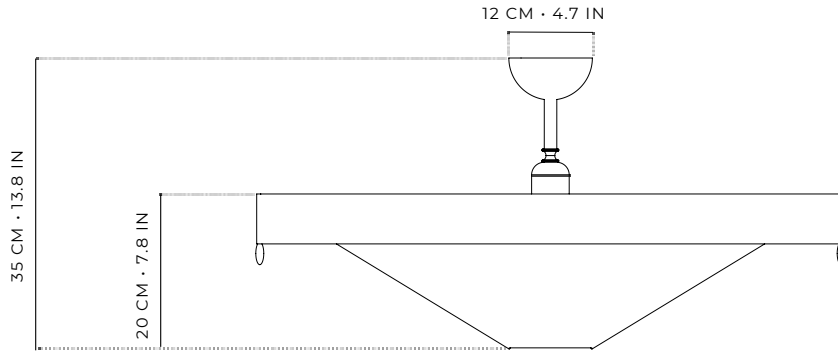

1/2
OBJECTSHEET
UL

GIZA 50 CEILING LAMP

The Giza Ceiling Lamp is handcrafted in fabric in a specialized workshop in Italy.

| DETAILS | |
|------------------|--|
| MATERIALS | FABRIC, SILK TRIMMING |
| PRODUCTION | ITALY |
| LIGHT SOURCE | 1 x E26 BASE LED BULB (NOT INCLUDED) |
| DIMMER | DIMMABLE WITH COMPATIBLE DIMMER AND DIMMABLE BULB |
| MAX WATTAGE | 10 W |
| NOMINAL VOLTAGE | 110-120 V AC, 60 HZ |
| CERTIFICATION | UL |
| INSTALLATION | HARDWIRED / CEILING MOUNTED / COMPATIBLE WITH JUNCTION BOX |
| CANOPY DIAMETER | 4.7 IN · 12 CM |
| WEIGHT | 3 KG / 6.6 LBS |
| IP RATING | IP20 |
| USAGE CONDITIONS | SUITABLE FOR DRY LOCATIONS ONLY |

1/2
OBJECTSHEET
UL

GIZA 70 X 40 CEILING LAMP

The GizaCeilingLampishandcraftedinfabricinaspecialized workshop in Italy.

| DETAILS | |
|------------------|--|
| MATERIALS | FABRIC, SILK TRIMMING |
| PRODUCTION | ITALY |
| LIGHT SOURCE | 1 x E26 BASE LED BULB (NOT INCLUDED) |
| DIMMER | DIMMABLE WITH COMPATIBLE DIMMER AND DIMMABLE BULB |
| MAX WATTAGE | 10 W |
| NOMINAL VOLTAGE | 110-120 V AC, 60 HZ |
| CERTIFICATION | UL |
| INSTALLATION | HARDWIRED / CEILING MOUNTED / COMPATIBLE WITH JUNCTION BOX |
| CANOPY DIAMETER | 4.7 IN · 12 CM |
| WEIGHT | 3 KG / 6.6 LBS |
| IP RATING | IP20 |
| USAGE CONDITIONS | SUITABLE FOR DRY LOCATIONS ONLY |

1/2
 OBJECTSHEET
 UL
GIZA 105 CEILING LAMP
 The GizaCeilingLampishandcraftedinfabricinaspecialized
 workshop in Italy.

| | |
|------------------|--|
| DETAILS | |
| MATERIALS | FABRIC, SILK TRIMMING |
| PRODUCTION | ITALY |
| LIGHT SOURCE | 4 × E26 BASE LED BULB (NOT INCLUDED) |
| DIMMER | DIMMABLE WITH COMPATIBLE DIMMER AND DIMMABLE BULB |
| MAX WATTAGE | 40 W |
| NOMINAL VOLTAGE | 110-120 V AC, 60 HZ |
| CERTIFICATION | UL |
| INSTALLATION | HARDWIRED / CEILING MOUNTED / COMPATIBLE WITH JUNCTION BOX |
| CANOPY DIAMETER | 4.7 IN · 12 CM |
| WEIGHT | 8 KG / 17.6 LBS |
| IP RATING | IP20 |
| USAGE CONDITIONS | SUITABLE FOR DRY LOCATIONS ONLY |