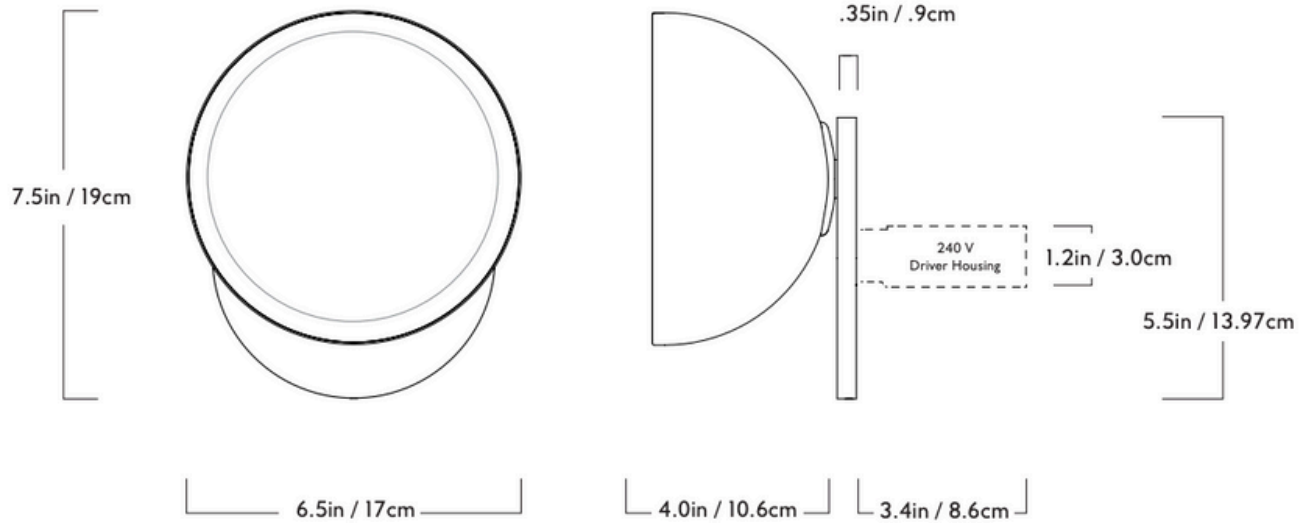

GARDE

Geode

Series

Geode

Product

Sconce

Dimensions

L 6.5in / 17cm x W 4.0in / 10.6cm x
H 7.5in / 19cm

Weight

4.9lb / 1.8kg

Materials

Glass, Aluminium, Stainless steel

Sconce

Finishes

Black/ Brown
Black/ Cream
Black/ Pink
Polished brass/ Brown
Polished brass/ Cream
Polished brass/ Pink
Polished nickel/ Brown
Polished nickel/ Cream
Polished nickel/ Pink

Backplate

5.5in x 0.375in circular canopy in
matching metal finish

Driver location

H 1in x W 1.6in x L 3.3in
120V: Driver to be installed in
the wall J-box.
240V: Driver to be installed in the
provided enclosure.