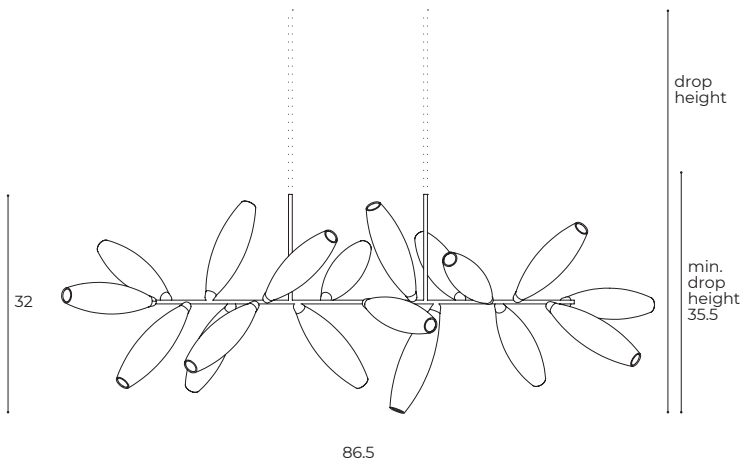

Gem Chandelier Branch 18

GMCHBH18

STEP 1: METAL FINISHES (INCLUDED IN STARTING PRICE)

Brushed Brass
BR

Brushed Bronze
BZ

Blackened Brass
BK

Brushed Nickel
NK

Polished Nickel
PN