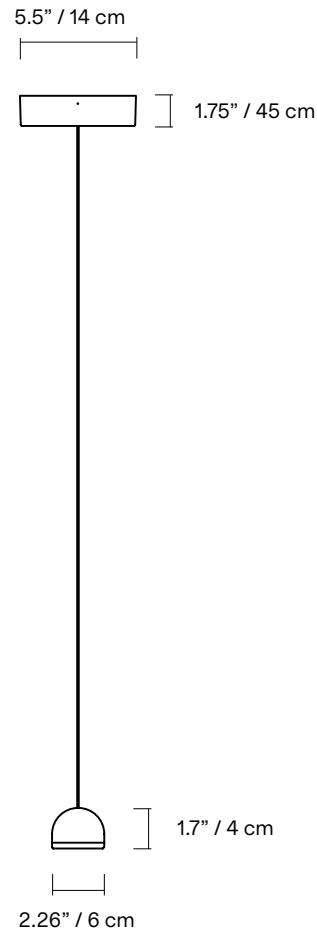

Hutchison 01

Hutchison is the thoughtful study of soft curves and hard lines—a rivalry of vertical and horizontal forces and a play of scale and repetition. Alone, it self-defines as a frank, decorative pendant light. In multiples, it evokes the iconic patterns of Middle Eastern archways and Roman terracotta roofs

TYPE	Suspension
CONSTRUCTION	Powder coated or polished aluminum body PMMA frosted diffuser Polyester cord
SPECIFICATIONS	Source: LED array, integrated Power consumption: 7.7W Lumen output: 3000K - 625lm 2700K - 568lm Colour rendering index: ≥90 CRI Colour consistency: 3 SDCM Expected lifetime: ≥50 000h
CONTROL	120/277V on/off, 0-10V, or phase dimming (120V only) 220-240V: On/Off, Phase Dimming
CORD LENGTH	108" / 275 cm
WEIGHT	1.7lbs / 0.8Kg
CERTIFICATIONS	     IP20
WARRANTY	2 years

*dimensions are approximate and may vary slightly

FINISH

BK
Textured
black

WH
Textured
white

AL
Polished
aluminum

BG
Textured
beige

TC
Textured
terracotta

CORD

LAMP ANATOMY

		Example	Fill with your selection
COLLECTION	HUT Hutchison	HUT	HUT
MODEL	01	01	01
BODY	BK Textured black WH Textured white AL Polished aluminum BG Textured beige TC Textured terracotta CC Custom colour*	BK	
CORD	BK Black WH White	BK	
CANOPY	BK Textured black WH Textured white BG Textured beige TC Textured terracotta CC Custom colour**	BK	
COLOUR TEMPERATURE (CCT)	WL Warm light (2700K) NL Neutral light (3000K) D27 Dim to warm (2700K-2200K) D30 Dim to warm (3000K-2200K) CCT Other CCT available upon request**	WL	
DIMMING	ZT 0-10V (120VAC only) PH Phase dimming	ZT	
FULL SKU		HUT01BKKBKWLZT	
NOTES			