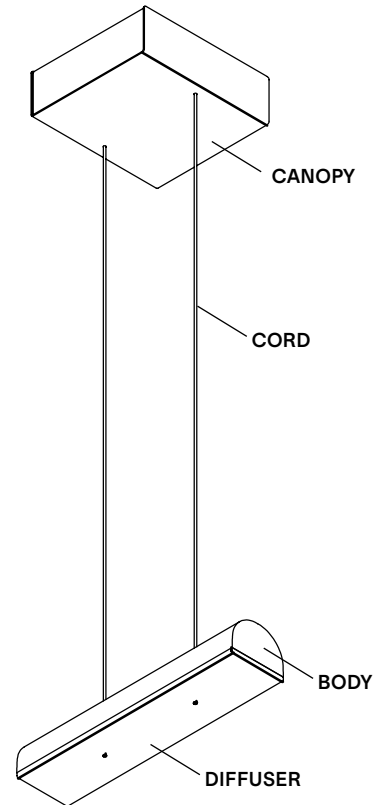

Hutchison 01

Hutchison is the thoughtful study of soft curves and hard lines—a rivalry of vertical and horizontal forces and a play of scale and repetition. Alone, it self-defines as a frank, decorative pendant light. In multiples, it evokes the iconic patterns of Middle Eastern archways and Roman terracotta roofs

TYPE	Suspension
CONSTRUCTION	Powder coated or polished aluminum body PMMA frosted diffuser Polyester cord
SPECIFICATIONS	Source: LED array, integrated Power consumption: 7.7W Lumen output: 3000K - 625lm 2700K - 568lm Colour rendering index: ≥90 CRI Colour consistency: 3 SDCM Expected lifetime: ≥50 000h
CONTROL	120/277V on/off, 0-10V, or phase dimming (120V only) 220-240V: On/Off, Phase Dimming
CORD LENGTH	108" / 275 cm
WEIGHT	1.7lbs / 0.8Kg
CERTIFICATIONS	     IP20
WARRANTY	2 years

LAMP ANATOMY

		Example	Fill with your selection
COLLECTION	HUT Hutchison	HUT	HUT
MODEL	01	01	01
BODY	BK Textured black WH Textured white AL Polished aluminum BG Textured beige TC Textured terracotta CC Custom colour*	BK	
CORD	BK Black WH White	BK	
CANOPY	BK Textured black WH Textured white BG Textured beige TC Textured terracotta CC Custom colour**	BK	
COLOUR TEMPERATURE (CCT)	WL Warm light (2700K) NL Neutral light (3000K) D27 Dim to warm (2700K-2200K) D30 Dim to warm (3000K-2200K) CCT Other CCT available upon request**	WL	
DIMMING	ZT 0-10V (120VAC only) PH Phase dimming	ZT	
FULL SKU		HUT01BKKBKWLZT	
NOTES			