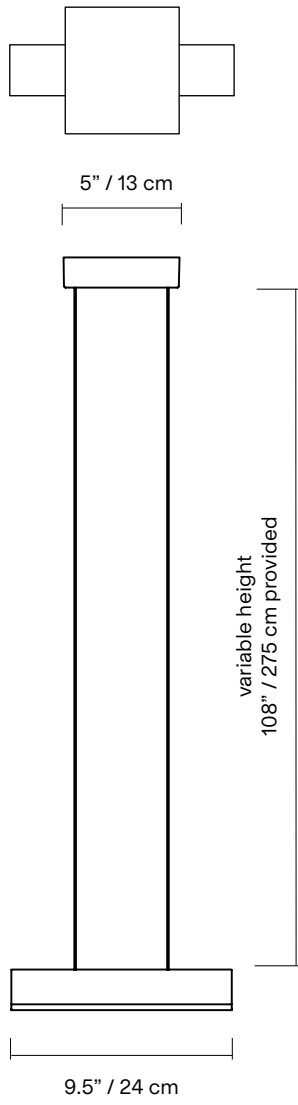

Hutchison 01

Hutchison is the thoughtful study of soft curves and hard lines—a rivalry of vertical and horizontal forces and a play of scale and repetition. Alone, it self-defines as a frank, decorative pendant light. In multiples, it evokes the iconic patterns of Middle Eastern archways and Roman terracotta roofs

TYPE	Suspension
CONSTRUCTION	Powder coated or polished aluminum body PMMA frosted diffuser Polyester cord
SPECIFICATIONS	Source: LED array, integrated Power consumption: 7.7W Lumen output: 3000K - 625lm 2700K - 568lm Colour rendering index: ≥90 CRI Colour consistency: 3 SDCM Expected lifetime: ≥50 000h
CONTROL	120/277V on/off, 0-10V, or phase dimming (120V only) 220-240V: On/Off, Phase Dimming
CORD LENGTH	108" / 275 cm
WEIGHT	1.7lbs / 0.8Kg
CERTIFICATIONS	     IP20
WARRANTY	2 years

*dimensions are approximate and may vary slightly

FINISH

BK
Textured
black

WH
Textured
white

AL
Polished
aluminum

BG
Textured
beige

TC
Textured
terracotta

CORD

LAMP ANATOMY

		Example	Fill with your selection
COLLECTION	HUT Hutchison	HUT	HUT
MODEL	01	01	01
BODY	BK Textured black WH Textured white AL Polished aluminum BG Textured beige TC Textured terracotta CC Custom colour*	BK	
CORD	BK Black WH White	BK	
CANOPY	BK Textured black WH Textured white BG Textured beige TC Textured terracotta CC Custom colour**	BK	
COLOUR TEMPERATURE (CCT)	WL Warm light (2700K) NL Neutral light (3000K) D27 Dim to warm (2700K-2200K) D30 Dim to warm (3000K-2200K) CCT Other CCT available upon request**	WL	
DIMMING	ZT 0-10V (120VAC only) PH Phase dimming	ZT	
FULL SKU		HUT01BKKBKWLZT	
NOTES			