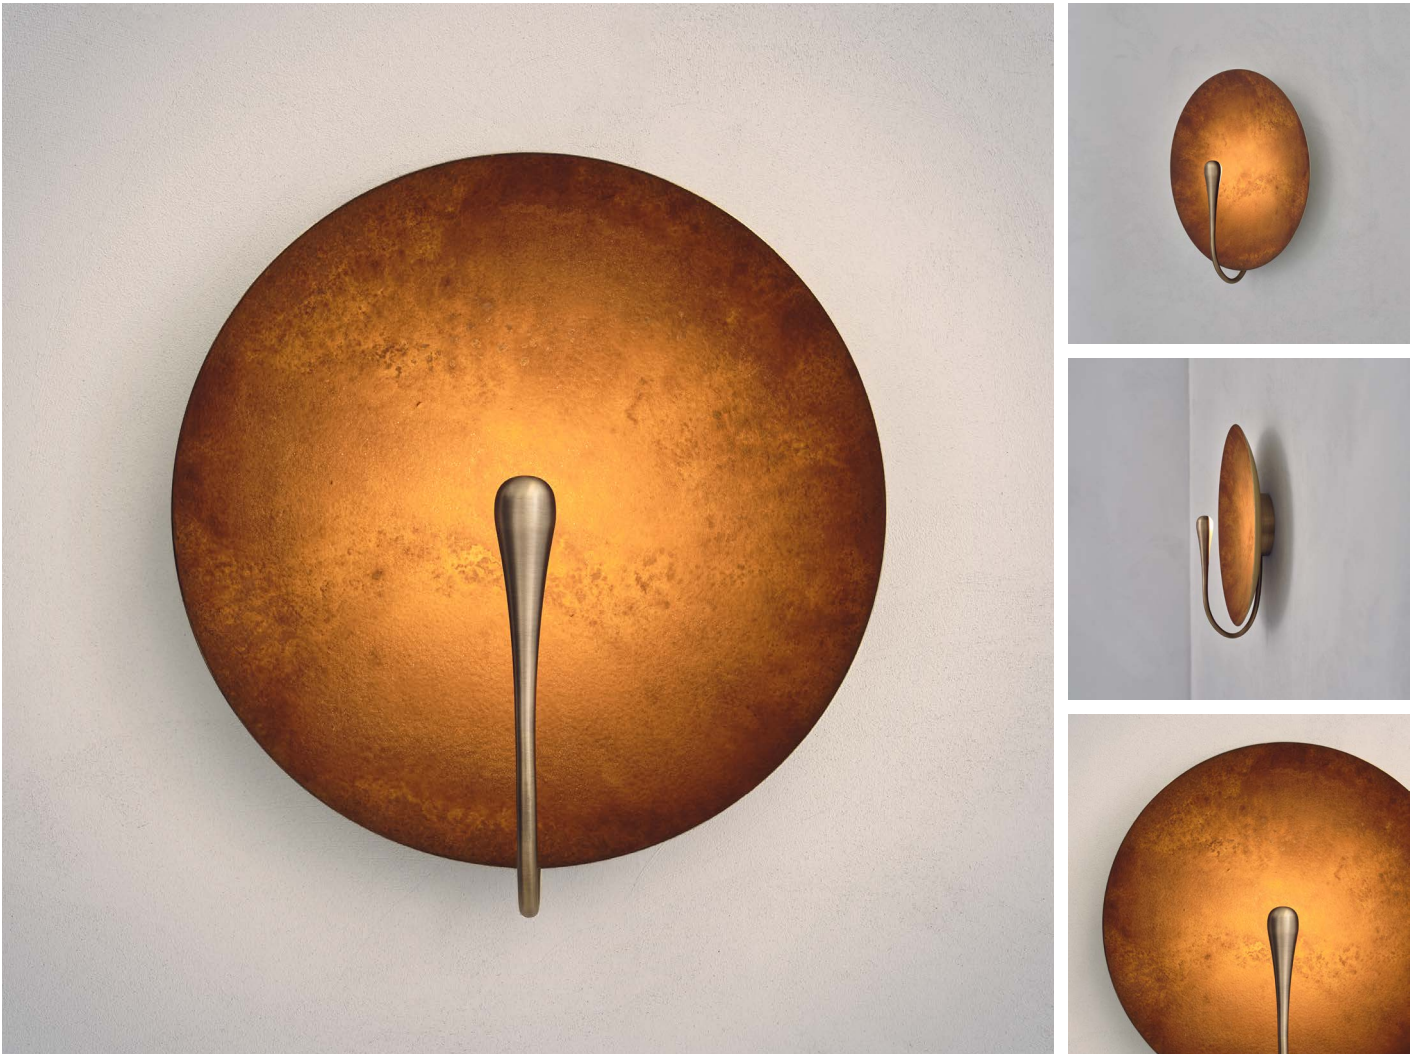

RUST

DIMENSIONS

Width 60cm (23.6")
Height 65cm (25.6")
Depth 18cm (7.1")

WEIGHT

4kg (8.8lbs)

MATERIALS

Satin brass framework
Hand-spun brass plate

FINISH

Rust patina;
Please note that each piece is finished by hand and will vary slightly in patterns and textures.

LEAD TIME

12-14 weeks excl. shipping

ILLUMINATION

Integrated LED (No bulb required)
LED colour temperature 2700K
LED dimmable driver
Output 450mA 4W 500lm
Input 120/240V
50,000 hours rated life

DIMMING

Mains, DALI, 0-10V or 1-10V

WALL MOUNTED

Driver to be integrated into wall.
All components supplied.

REGION

CE certified;
UL listing available at a surcharge.