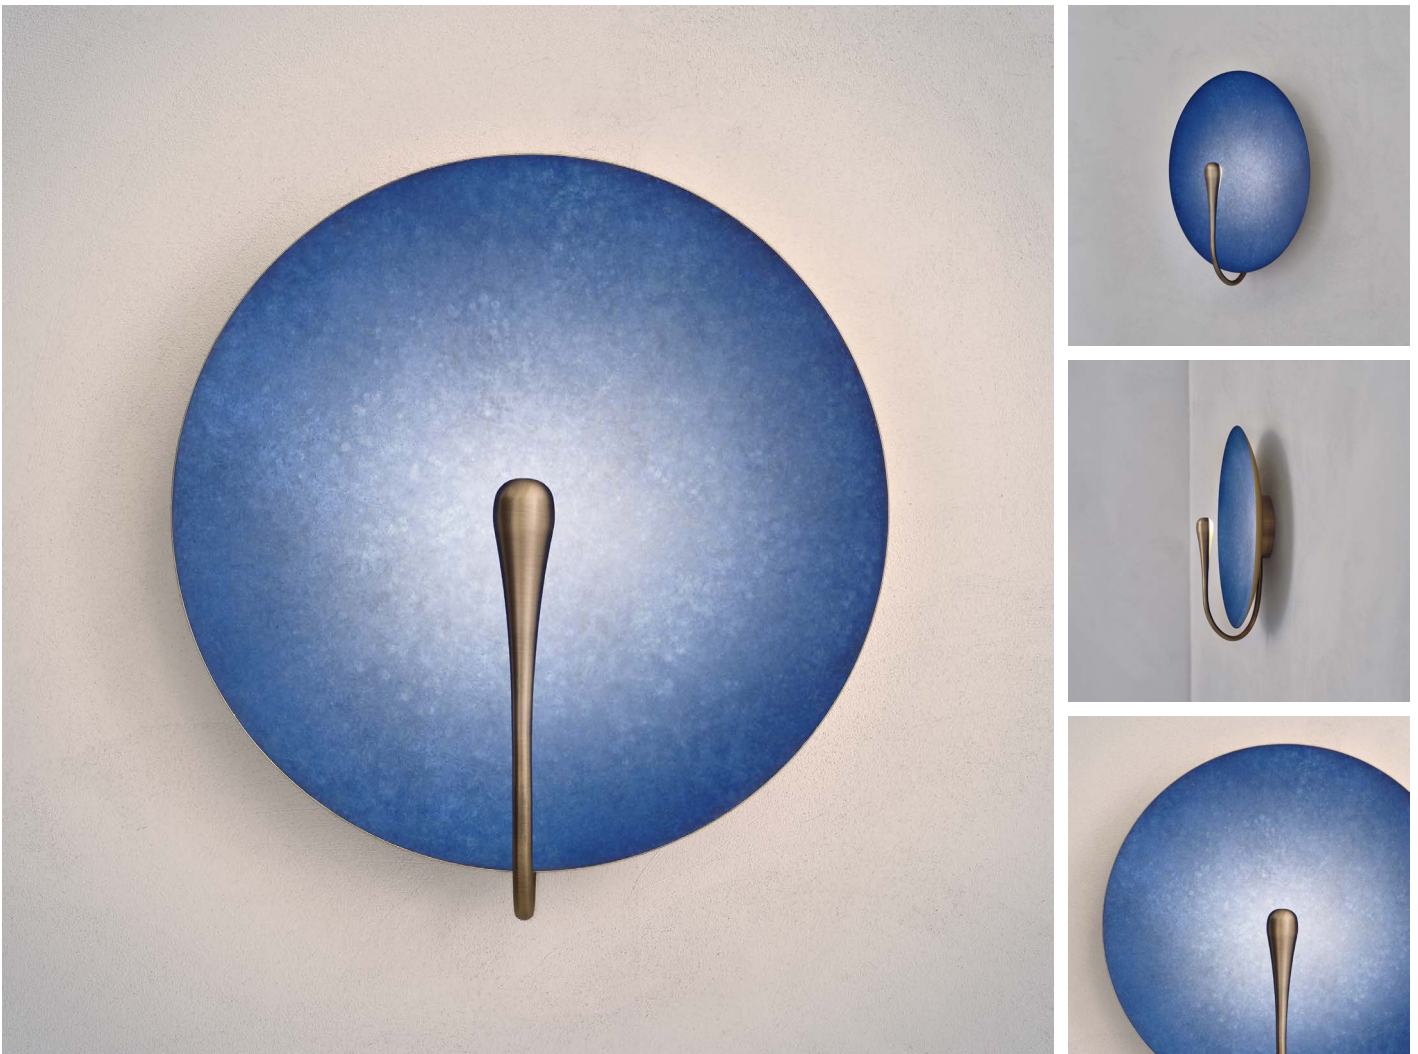

AZURE

DIMENSIONS

Width 60cm (23.6")
Height 65cm (25.6")
Depth 18cm (7.1")

WEIGHT

4kg (8.8lbs)

MATERIALS

Satin brass framework
Hand-spun brass plate

FINISH

Indigo patina;
Please note that each piece is finished by hand and will vary slightly in patterns and textures.

LEAD TIME

12-14 weeks excl. shipping

ILLUMINATION

Integrated LED (No bulb required)
LED colour temperature 2700K
LED dimmable driver
Output 450mA 4W 500lm
Input 120/240V
50,000 hours rated life

DIMMING

Mains, DALI, 0-10V or 1-10V

WALL MOUNTED

Driver to be integrated into wall.
All components supplied.

REGION

CE certified;
UL listing available at a surcharge.