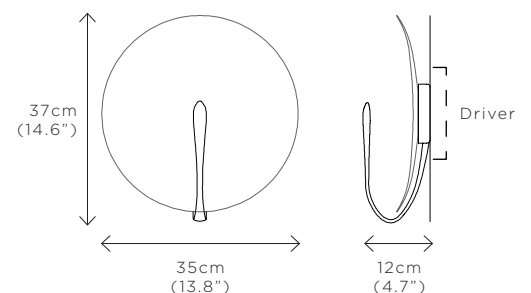

REGION

CE certified;
UL listing available at a surcharge.