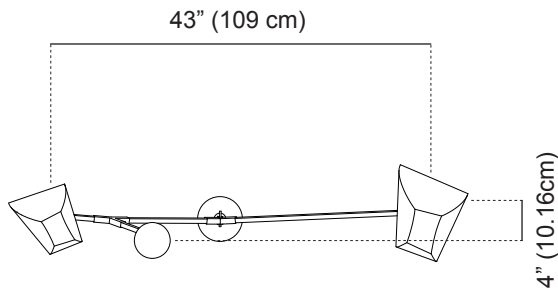

FRONT

RCP

VIEW

References: *abstract painting, Calder, gravity, surprise, the unexpected...*

Bamboo Constantin 3: AB4 is a horizontal mobile chandelier with 2 glowing bamboo polyhedrons and one 4" diameter reflective ball. The Constantin Series has many variations and is fully customizable.

The hanging system of The Constantin Series uses square brass tubes to conceal the wires and specially designed joints to create it's eccentric shape. The fixture's slight, almost imperceptible movement keeps the piece pleasantly animated. Constantin 3 can be extended horizontally to fit specific spaces.

Materials

Bamboo
Brass

Dimensions

4"W x 20"H x 43"L
(10.16 W x 50.8 H x 109 L cm)

Weight

5 lbs (2.27 kg)

Reflective Ball Finish Options

- High Polish Black
- High Polish Silver