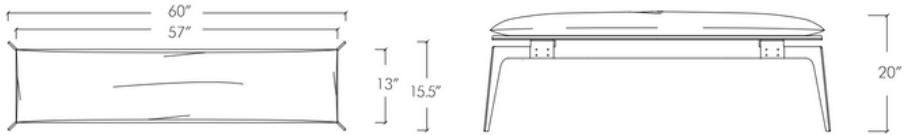

GARDE

Metal:

Blackened Steel -
Base/Hardware

Satin Nickel -
Base/Hardware

Fabric Upholstery:

Heather Gray -
Herringbone

Charcoal Gray -
Herringbone

Satin Brass -
Base/Hardware