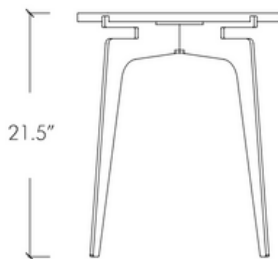

GARDE

Metal:

Blackened Steel -
Base/Hardware

Satin Nickel -
Base/Hardware

Satin Brass -
Base/Hardware

Satin Copper -
Base/Hardware

Marble:

Grigio Carnico -
Black Marble