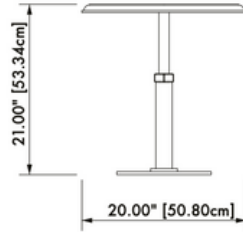

GARDE

Metal:

Blackened Steel -
Base/Hardware

Satin Nickel -
Base/Hardware

Grigio Carnico -
Black Marble

Silver Wave -
Silver Marble

Satin Brass -
Base/Hardware

Satin Copper -
Base/Hardware