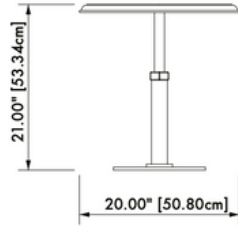

GARDE

Metal:

Blackened Steel -
Base/Hardware

Satin Nickel -
Base/Hardware

Satin Brass -
Base/Hardware

Satin Copper -
Base/Hardware

Marble:

Grigio Carnico -
Black Marble