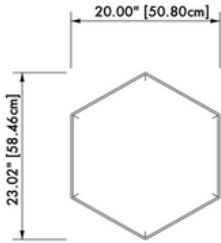

GARDE

Metal:

Blackened Steel -
Base/Hardware

Satin Nickel -
Base/Hardware

Satin Brass -
Base/Hardware

Satin Copper -
Base/Hardware

Marble:

Grigio Carnico -
Black Marble