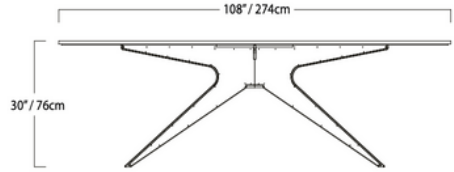

GARDE

Metal:

Blackened Steel -
Base/Hardware

Satin Nickel -
Base/Hardware

Satin Brass -
Base/Hardware

Satin Copper -
Base/Hardware

Marble:

Grigio Carnico -
Black Marble