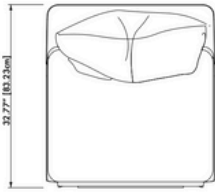

GARDE

Metal:

Blackened Steel -
Base/ Hardware

Satin Nickel -
Hardware

Satin Brass -
Hardware

Satin Copper -
Hardware

Vegan Leather:

Black - Pebbled
Vegan Leather