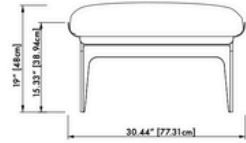

GARDE

Metal:

Blackened Steel -
Base/ Hardware

Satin Nickel -
Hardware

Satin Brass -
Hardware

Satin Copper -
Hardware

Vegan Leather:

Black - Pebbled
Vegan Leather