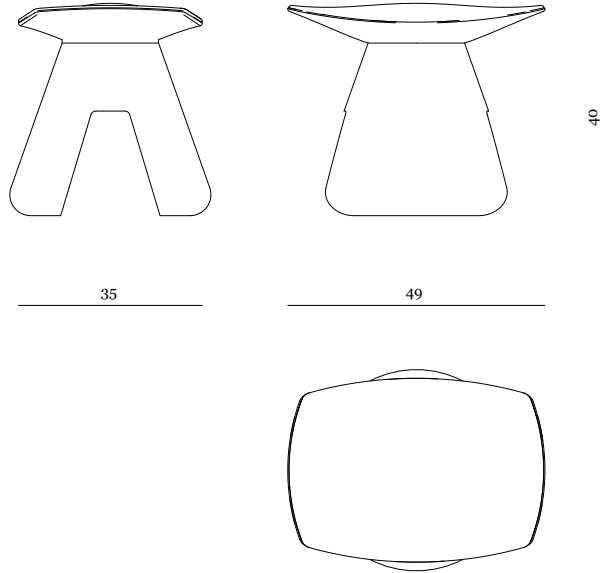

FOU

Stool

Design / Christophe Delcourt
Made in France

dimensions : 49 x 35 x h 40 cm
seat height 38 cm

Materials

walnut base / leather seat

Finishes

choice of tints / leather range