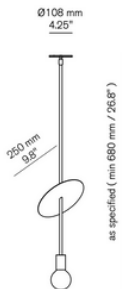

Flipside Solid Single