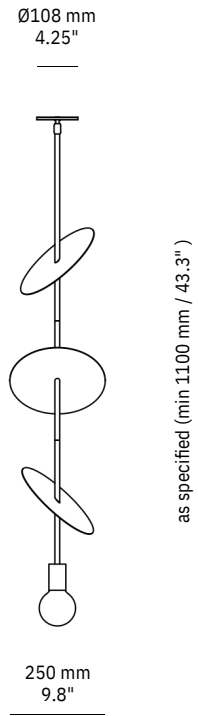

Flipside Solid Triple

Material
Brass

Finishes
Brushed, Aged, Bronzed, Polished, Plated or Coated

Lamp
Ø 95 mm Opal

Weight
approx 2kg

US / Canada
Lamp: 120V E26 Opal LED
Lamp Specs: 2700K, 8W, 750 lm
Dimming: ELV (DALI and 0/1-10V available)

Junction Box Compatibility
Ø4.25" mount suits 4" Octagonal Box *
Larger Ø5" mount optionally available

* See end of document for information

BRUSHED BRASS

BRONZED BRASS

AGED BRASS

MATTE BLACK

CHROME PLATED

POLISHED BRASS