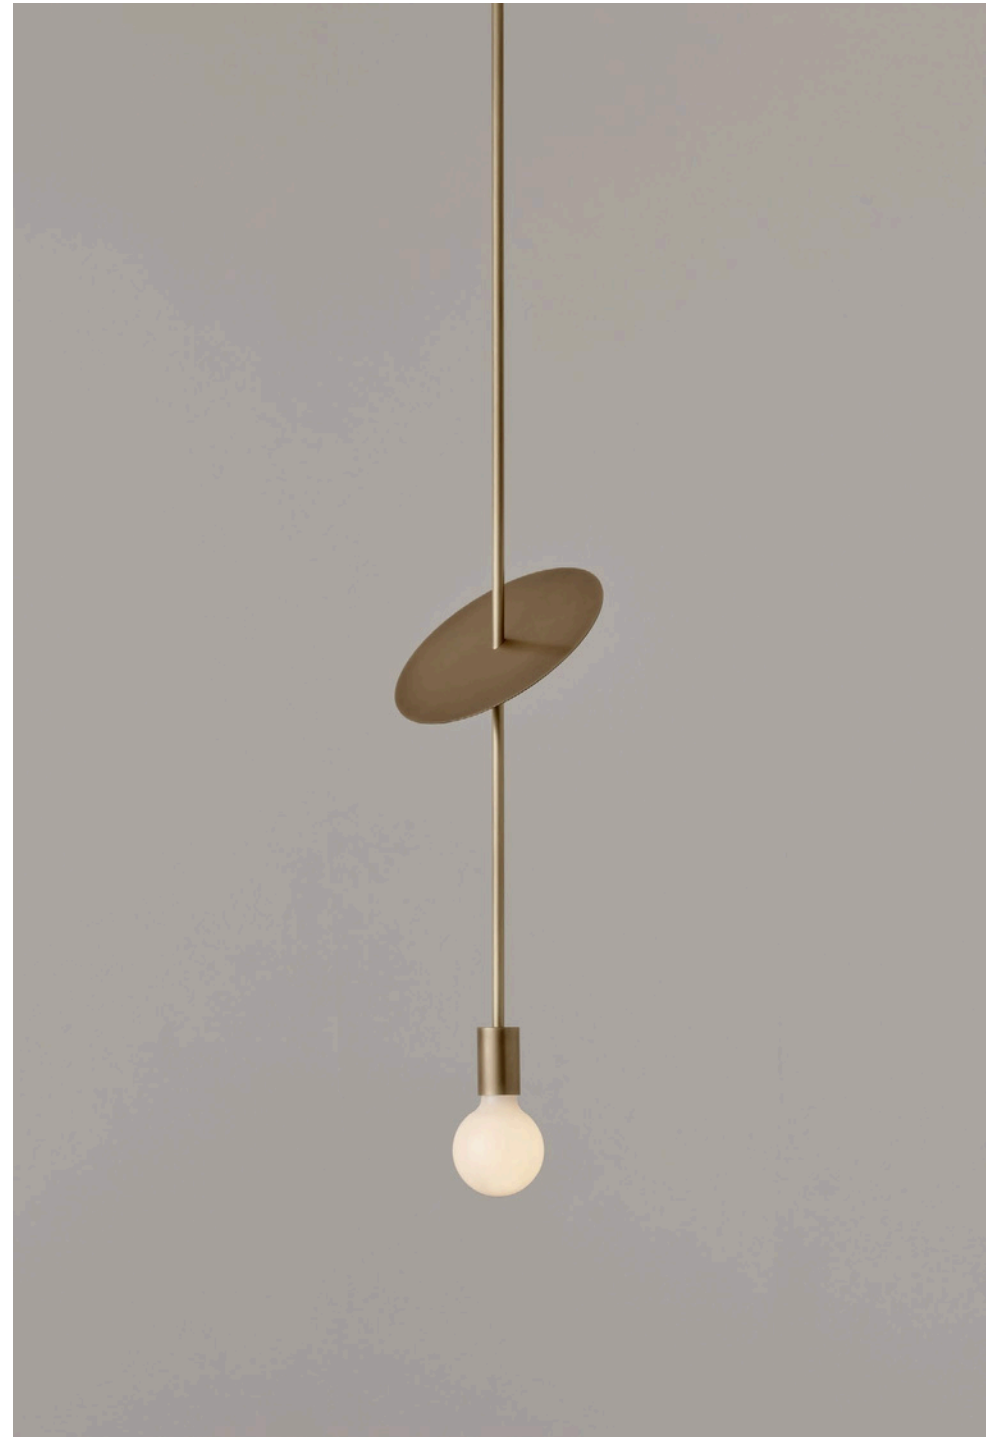

Flipside Solid Single

Material
Brass

Finishes
Brushed, Aged, Bronzed, Polished, Plated or Coated

Lamp
Ø 95 mm Opal

Weight
approx 1.5kg

US / Canada
Lamp: 120V E26 Opal LED
Lamp Specs: 2700K, 8W, 750 lm
Dimming: ELV (DALI and 0/1-10V available)

Junction Box Compatibility
Ø4.25" mount suits 4" Octagonal Box *
Larger Ø5" mount optionally available

* See end of document for information

BRUSHED BRASS

BRONZED BRASS

AGED BRASS

MATTE BLACK

CHROME PLATED

POLISHED BRASS