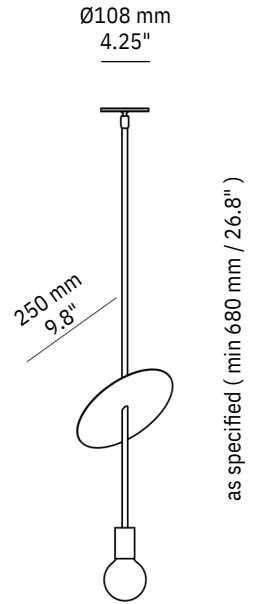

Flipside Solid Single

Material
Brass

Finishes
Brushed, Aged, Bronzed, Polished, Plated or Coated

Lamp
Ø 95 mm Opal

Weight
approx 1.5kg

US / Canada
Lamp: 120V E26 Opal LED
Lamp Specs: 2700K, 8W, 750 lm
Dimming: ELV (DALI and 0/1-10V available)

Junction Box Compatibility
Ø4.25" mount suits 4" Octagonal Box *
Larger Ø5" mount optionally available

* See end of document for information

BRUSHED BRASS

BRONZED BRASS

AGED BRASS

MATTE BLACK

CHROME PLATED

POLISHED BRASS