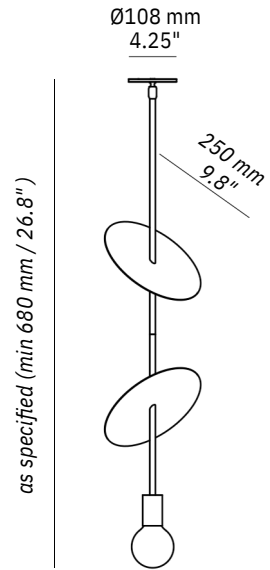

Flipside Solid Double

Material
Brass

Finishes
Brushed, Aged, Bronzed, Polished, Plated or Coated

Lamp
ø 95 mm Opal

Weight
approx 1.5kg

US / Canada
Lamp: 120V E26 Opal LED
Lamp Specs: 2700K, 8W, 750 lm
Dimming: ELV (DALI and 0/1-10V available)

Junction Box Compatibility
Ø4.25" mount suits 4" Octagonal Box *
Larger Ø5" mount optionally available

* See end of document for information

BRUSHED BRASS

BRONZED BRASS

AGED BRASS

MATTE BLACK

CHROME PLATED

POLISHED BRASS