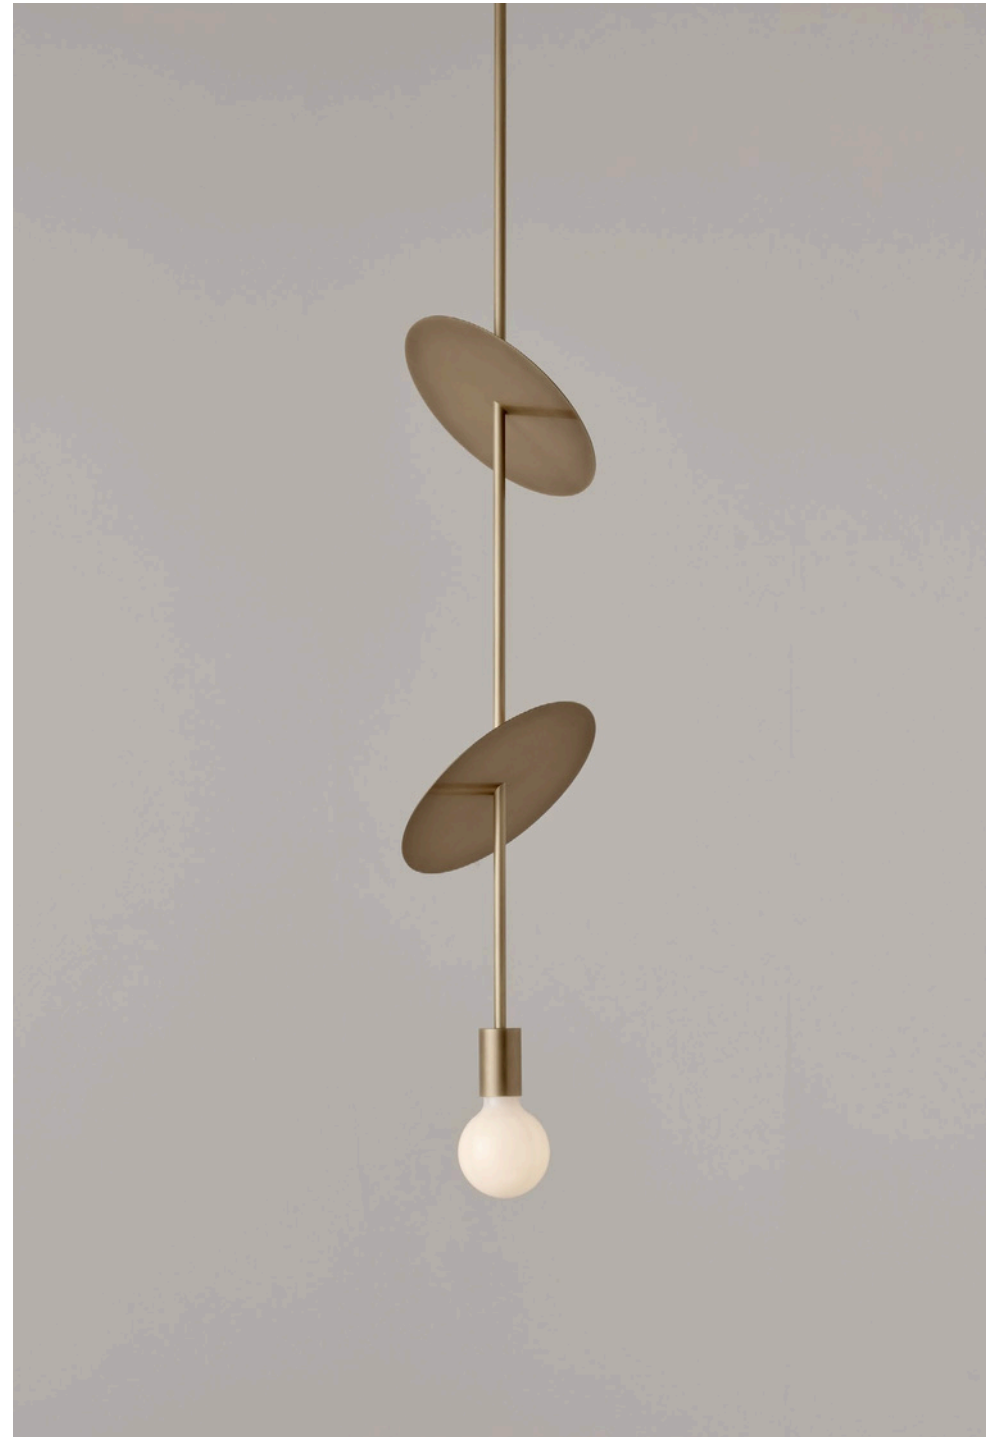

Flipside Solid Double

Material
Brass

Finishes
Brushed, Aged, Bronzed, Polished, Plated or Coated

Lamp
ø 95 mm Opal

Weight
approx 1.5kg

US / Canada
Lamp: 120V E26 Opal LED
Lamp Specs: 2700K, 8W, 750 lm
Dimming: ELV (DALI and 0/1-10V available)

Junction Box Compatibility
Ø4.25" mount suits 4" Octagonal Box *
Larger Ø5" mount optionally available

* See end of document for information

BRUSHED BRASS

BRONZED BRASS

AGED BRASS

MATTE BLACK

CHROME PLATED

POLISHED BRASS