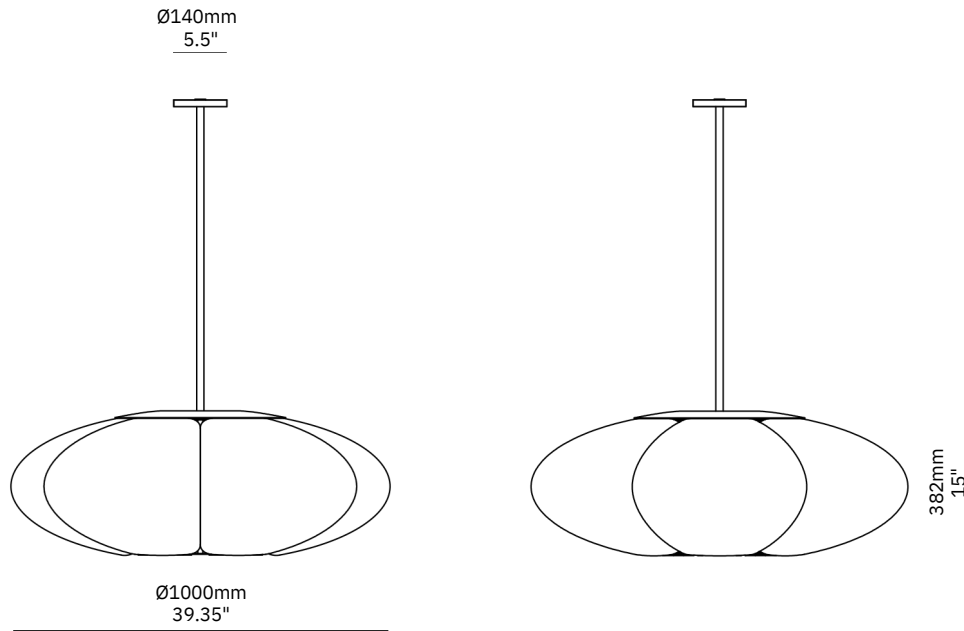

Fleur

Material

Brass

Finishes

Brushed, Aged or Bronzed

Lamp Shell

Fibreglass

Suspension Length:

As specified

US / Canada

Lamp: 6x 120V E27 LED

Lamp Specs: 2700K, 8W, 800 lm

Dimming: Trailing Edge

AU / EU / UK

Lamp: 6x 240V E27 LED

Lamp Specs: 2700K, 8W, 800 lm